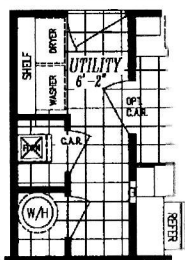

SCHULT FWK 2872

26'-8" x 72'-0"
APPROX. 1,920 SQ. FT.

OPT.
ENCLOSED WALK-IN-CLOSET

OPT.
UTILITY DOOR AND WALL

OPT.
18x28x28
KIT. PANTRY

OPT.
DUAL LAV
MSTR BATH

OPT.
48x72 SHOWER

OPT.
19x24
LINEN CABINET

OPT.
19x24x24
LINEN CABINET