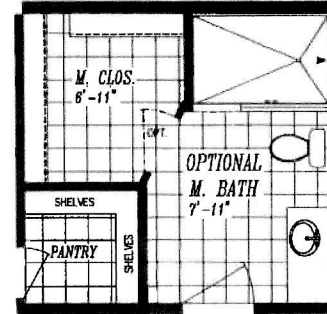

SCHULT FWK2860

26'-8" x 60'-0"
APPROX. 1,600 SQ. FT.

OPT.
DUAL LAVS
MSTR. BATH