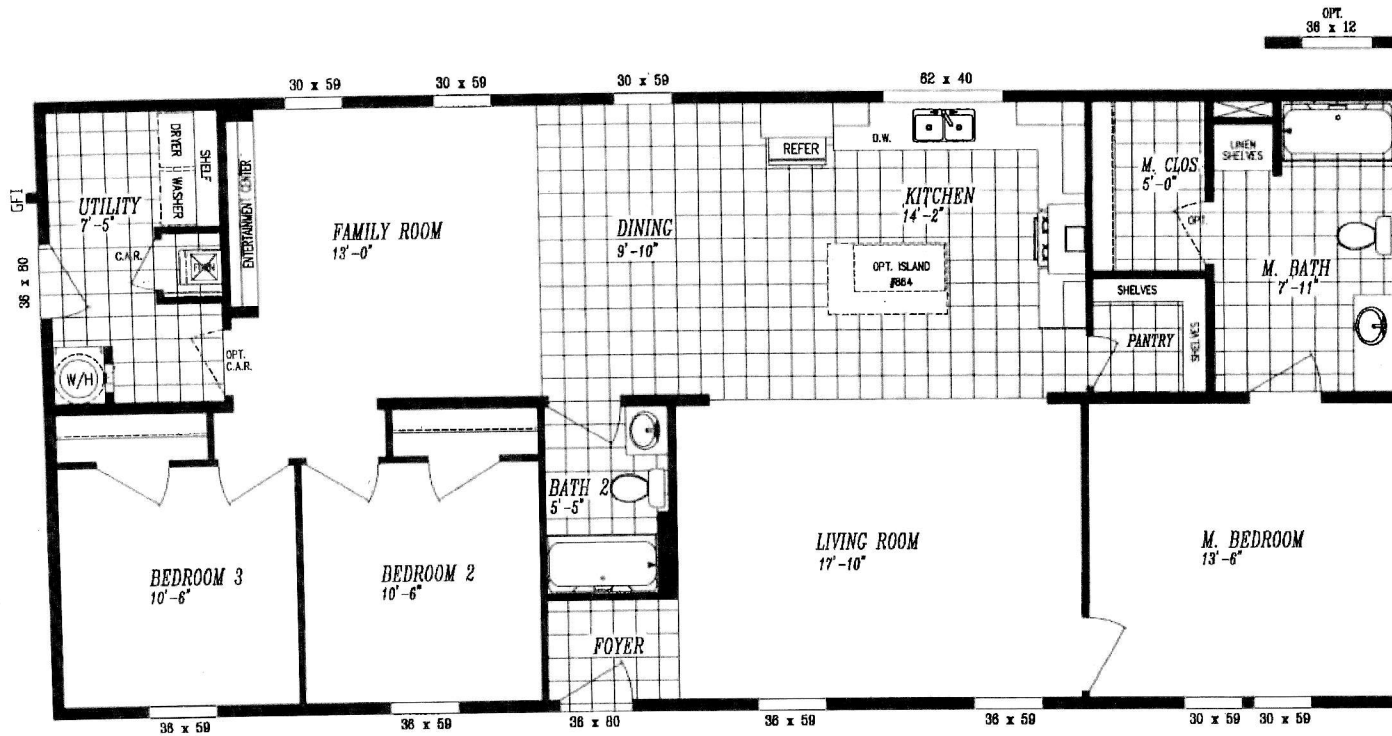

SCHULT FWK2860

26'-8" x 60'-0"
APPROX. 1,600 SQ. FT.

OPT.
DUAL LAVS
MSTR. BATH