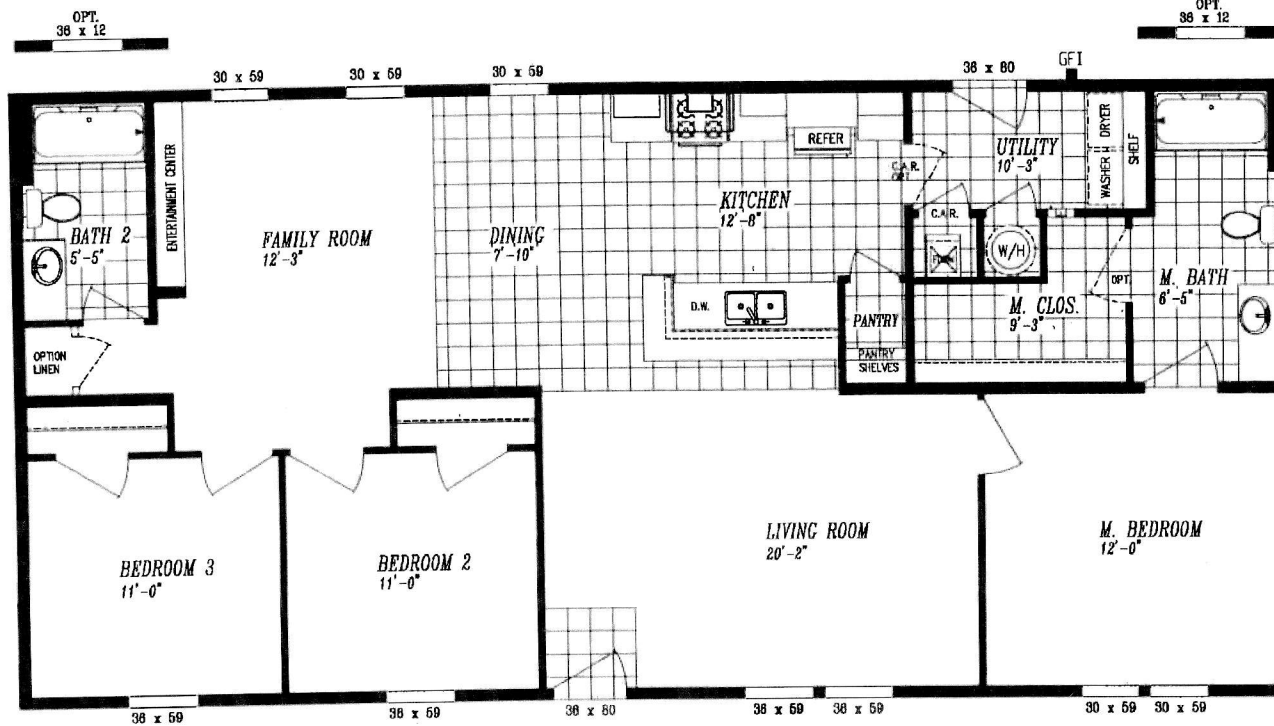

# SCHULT FWK2856-B

26'-8" x 56'-0"  
 APPROX. 1,493 SQ. FT.

OPT.  
 48 X 72 SHOWER

OPT.  
 DUAL LAVS  
 MSTR BATH