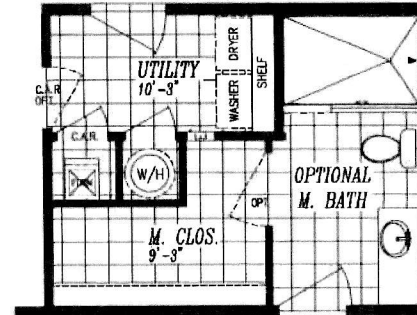

# SCHULT FWK2856-B

26'-8" x 56'-0"  
 APPROX. 1,493 SQ. FT.

OPT.  
 48 X 72 SHOWER

OPT.  
 DUAL LAVS  
 MSTR BATH