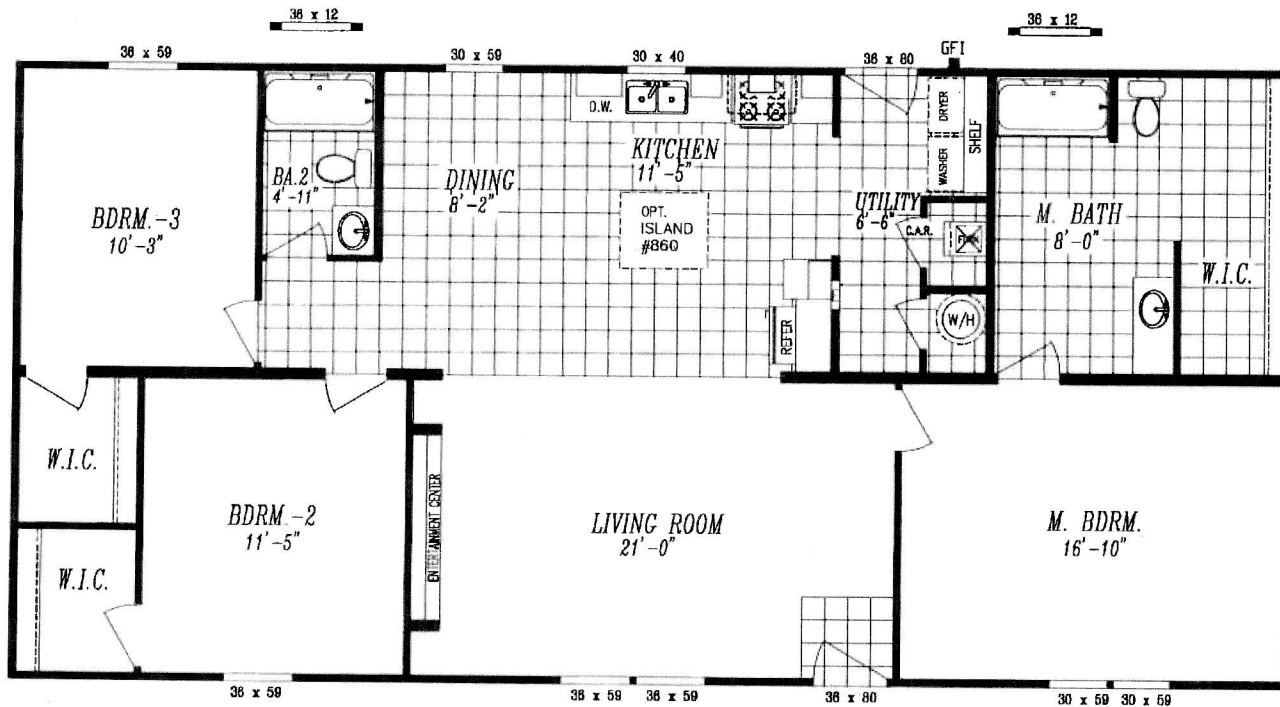

SCHULT FWK 2856

26'-8" x 56'-0"
APPROX. 1,493 SQ. FT.

OPT. ENCLOSED WALK-IN-CLOSET

OPT. 19x90x24 LINEN CABINET