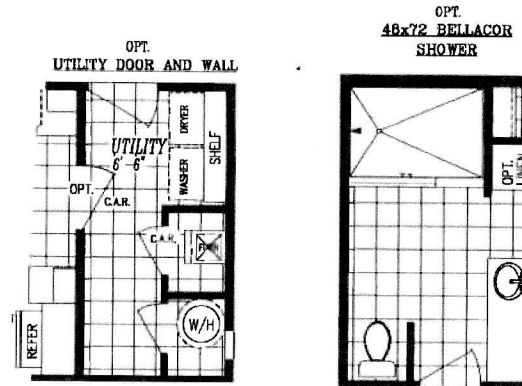

SCHULT FWK 2856

26'-8" x 56'-0"
APPROX. 1,493 SQ. FT.

OPT. ENCLOSED WALK-IN-CLOSET

OPT. 19x90x24 LINEN CABINET