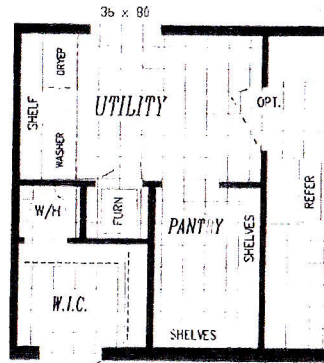

HERITAGE HOME CENTER
10910 Evergreen Way (Hwy 99 S.)
Everett, WA 98204-3841
425-353-5464 or 1-800-230-3935

COLUMBIA RIVER COLLECTION

"2026"

30'-0" x 74'-0"
APPROX 2,220 SQ. FT

OPT DLX MST. BATH

OPT. UTILITY

OPT. DBL. LAVS.

OPT. REC. ENTRY