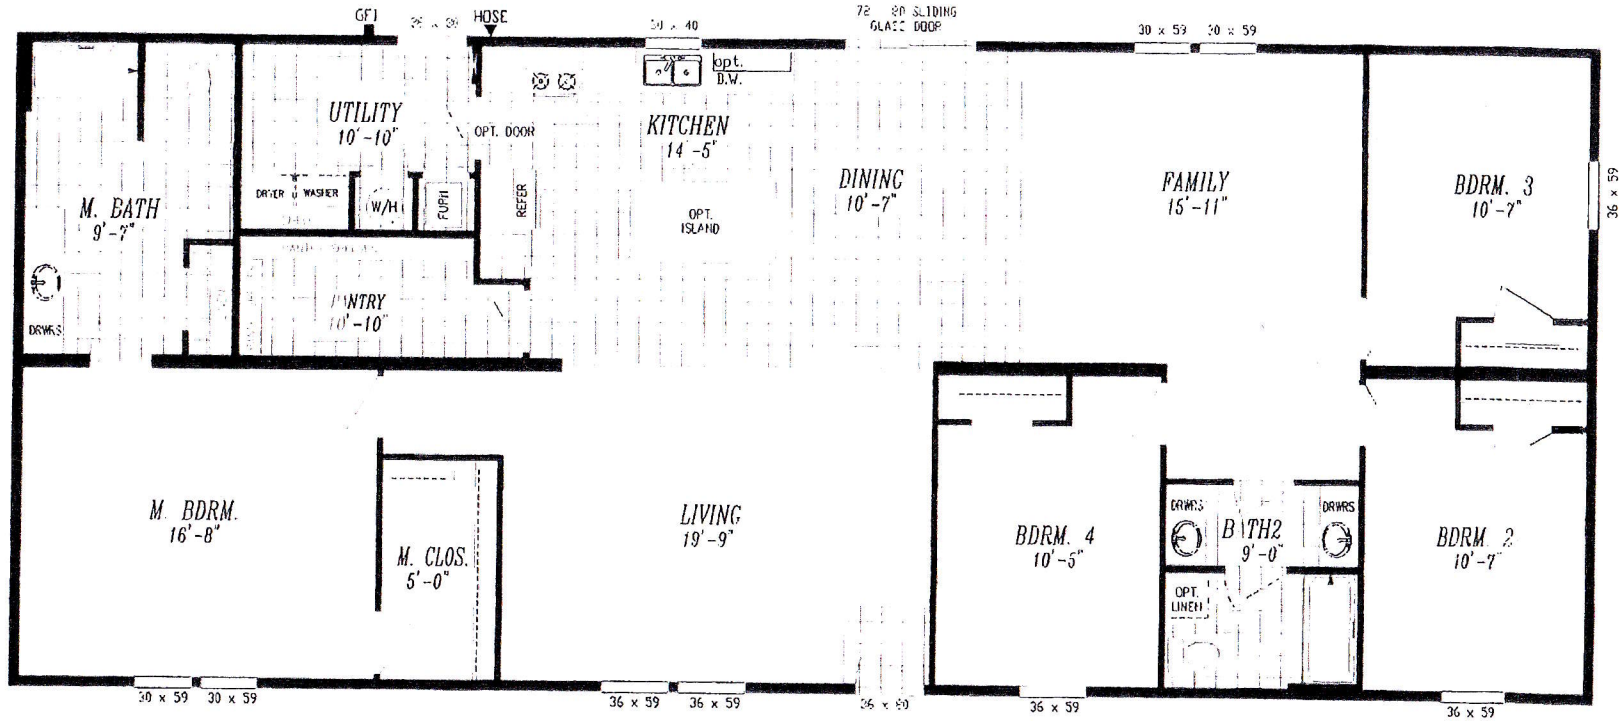

HERITAGE HOME CENTER
10910 Evergreen Way (Hwy 99 S.)
Everett, WA 98204-3841
425-353-5464 or 1-800-230-3935

COLUMBIA RIVER COLLECTION

"2026"

30'-0" x 74'-0"
APPROX 2,220 SQ. FT

OPT DLX MST. BATH

OPT. UTILITY

OPT. DBL. LAVS.

OPT. REC. ENTRY