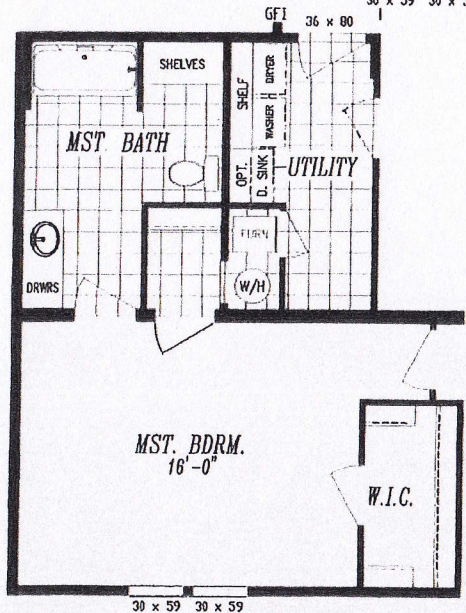

OPT. DLX.
MST. BATH
w/48" SHWR.

OPT. MST. BDRM. NO RETREAT

COLUMBIA RIVER COLLECTION

"2025"

26'-8" x 68'-0"
APPROX. 1,814 SQ. FT.

HERITAGE HOME CENTER
10910 Evergreen Way (Hwy 99 S.)
Everett, WA 98204-3841
425-353-5464 or 1-800-230-3935