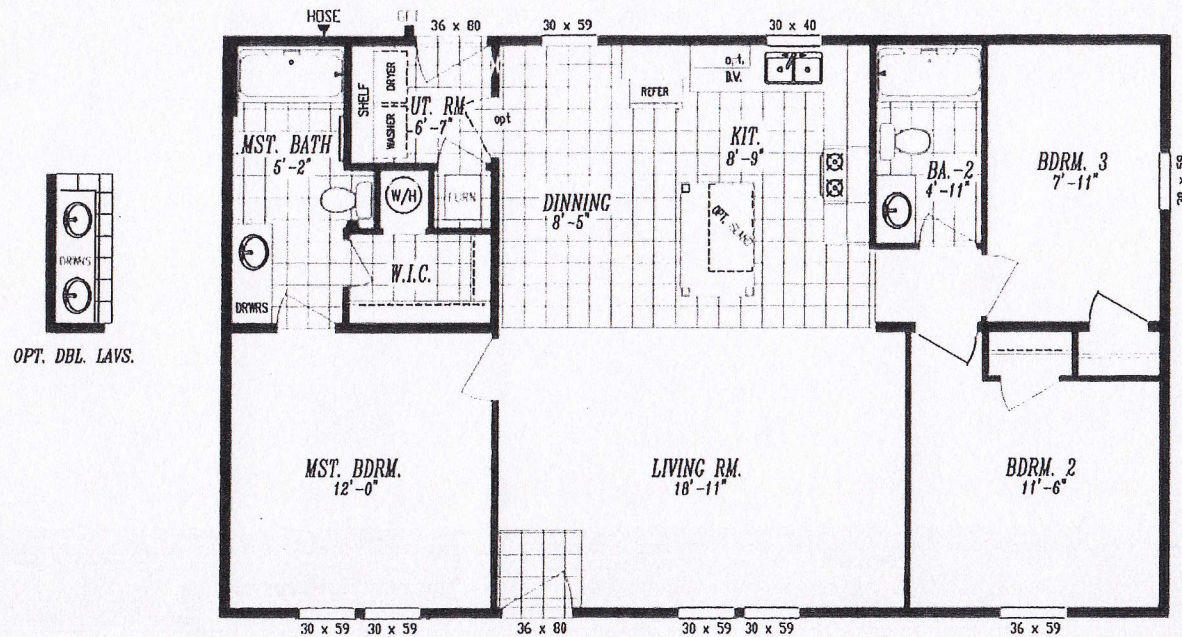

COLUMBIA RIVER COLLECTION

"2015"

26'-8" x 44'-0"

APPROX. 1,173 SQ. FT.

HERITAGE HOME CENTER
10910 Evergreen Way (Hwy 99 S.)
Everett, WA 98204-3841
425-353-5464 or 1-800-230-3935