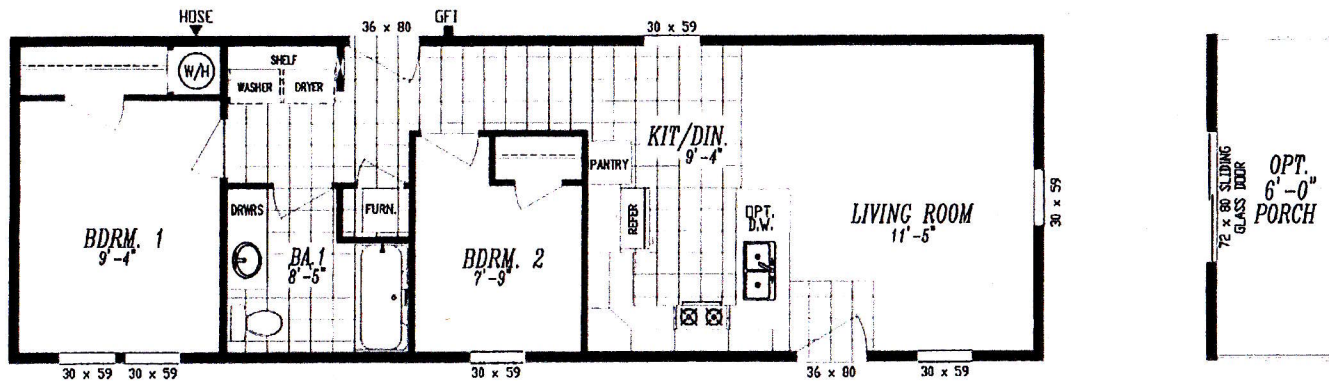

# COLUMBIA RIVER COLLECTION

"2005"

15'-0" x 48'-0"  
APPROX. 720 SQ. FT.

HERITAGE HOME CENTER  
10910 Evergreen Way (Hwy 99 S.)  
Everett, WA 98204-3841  
425-353-5464 or 1-800-230-3935