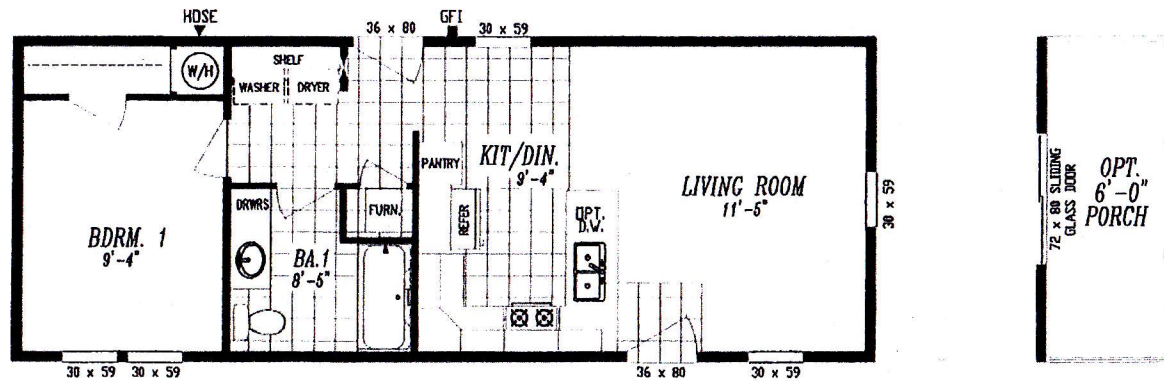

COLUMBIA RIVER COLLECTION

"2004"

15'-0" x 40'-0"

APPROX. 600 SQ. FT.

HERITAGE HOME CENTER
10910 Evergreen Way (Hwy 99 S.)
Everett, WA 98204-3841
425-353-5464 or 1-800-230-3935