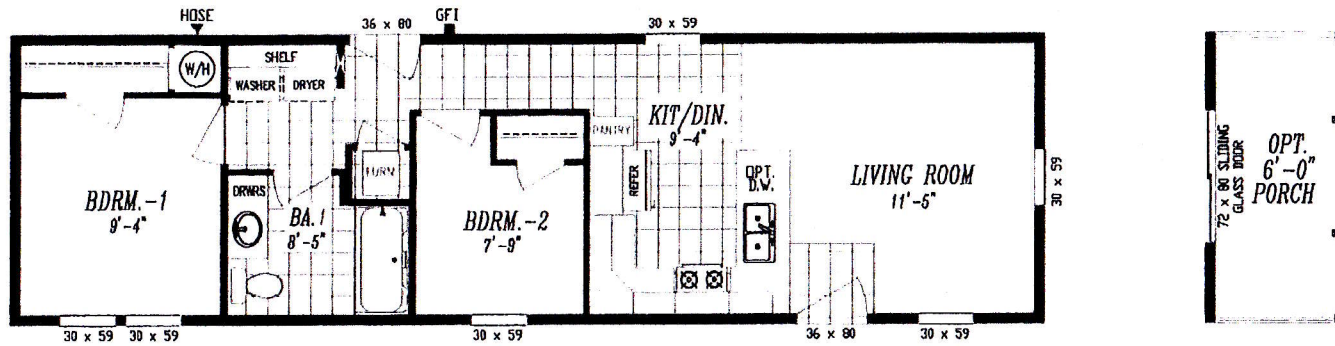

COLUMBIA RIVER COLLECTION

"2002"

13'-4" x 48'-0"

APPROX. 640 SQ. FT.

HERITAGE HOME CENTER
10910 Evergreen Way (Hwy 99 S.)
Everett, WA 98204-3841
425-353-5464 or 1-800-230-3935