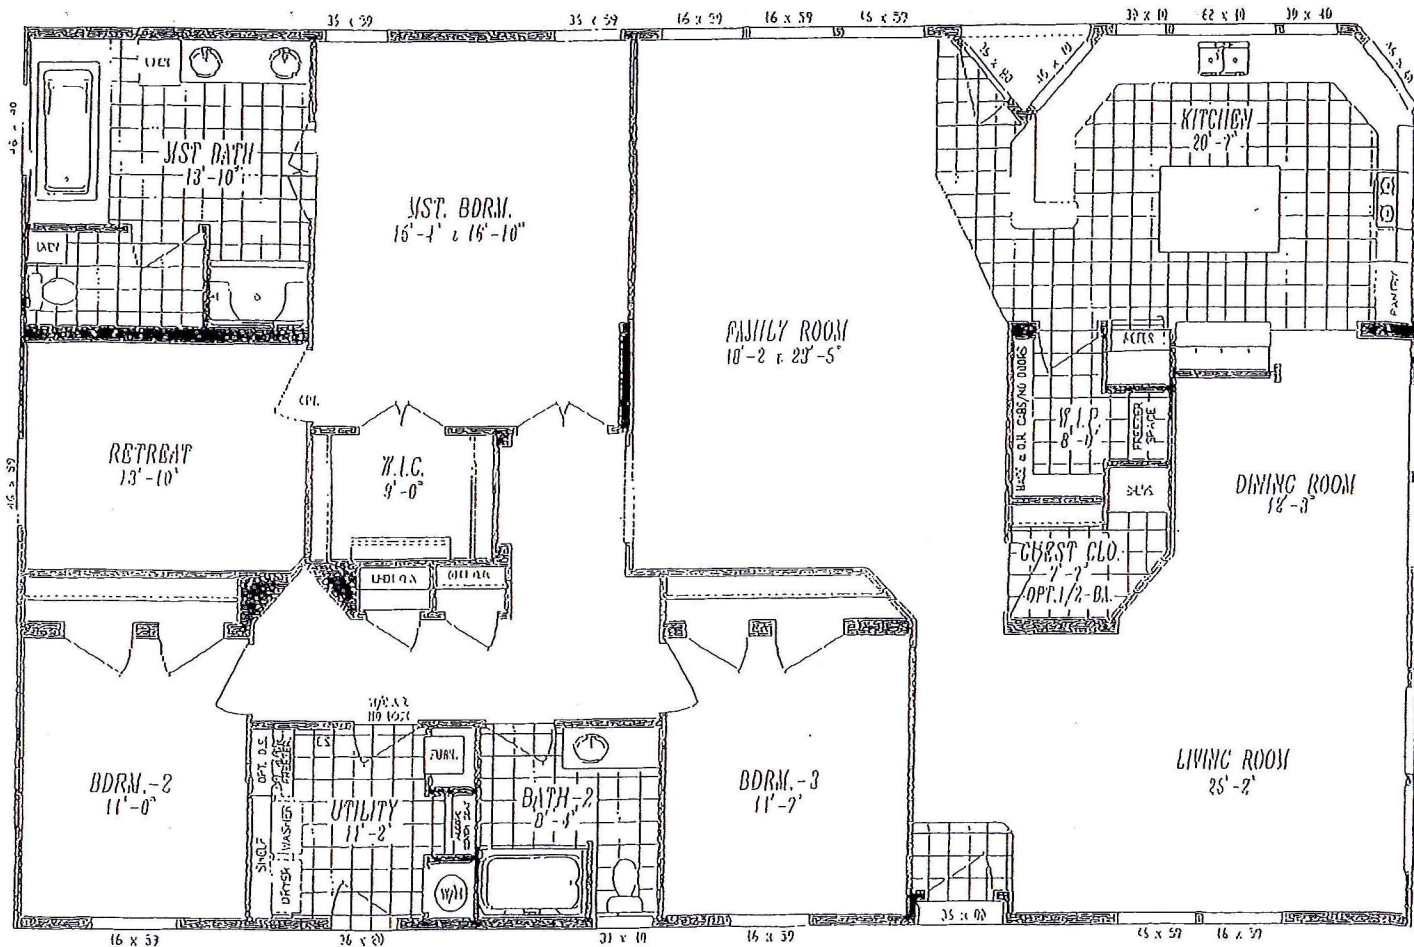

HERITAGE HOME CENTER
 10910 Evergreen Way (Hwy 99 S.)
 Everett, WA 98204-3841
 425-353-5464 or 1-800-230-3935

MAJESTIC COLLECTION
 "THE MCKINLEY" 9585-S
 40'-0" x 70'-0" APPROX. 2,761 SQ. FT.

FREEZER REFR
 COMBO OPTION

1/2 BATH OPTION