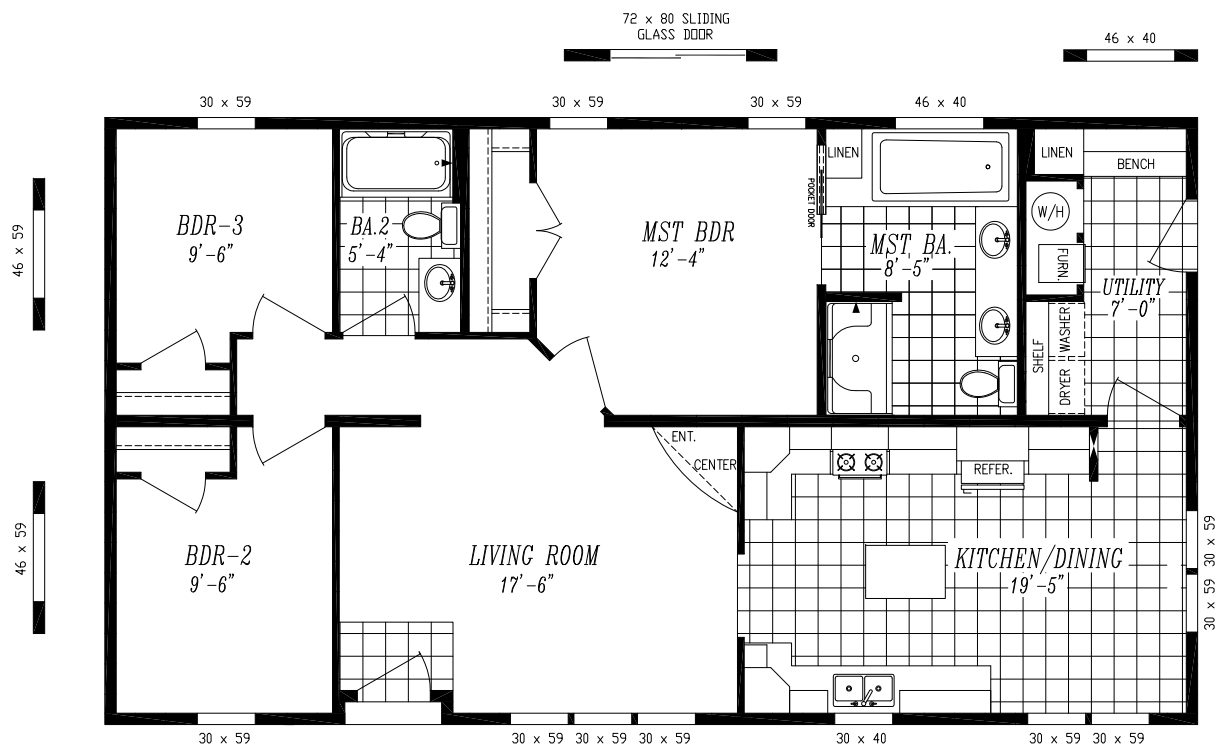

STD. FLOOR PLAN

MARLETTE SPECIAL 2848-HS
 26'-8" x 48'-0"
 1275 SQ. FT.

				CMH Manufacturing West, Inc.	
BRAND:	Marlette®			TITLE:	INKING
REV. DESCRIPTION	DATE	BY	CAD	SERIES:	WINTER MARLETTE SPECIAL
- NEW MODEL FOR 2013	01-24-13			SCALE:	3/16"=1'-0"
				DATE:	01-24-13
				FILE:	K:\2013\2848-HS
				DWG. NO.	INK 2848-HS
				REV.	-

MARLETTE SPECIAL

26'-8" x 60'-0"

APPROX. 1600 SQ. FT.