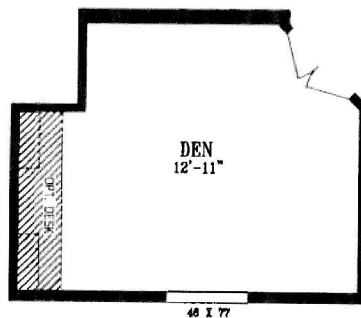

OPT. 8'-0" PORCH

OPT. DEN  
W/ OPT. DESK

# MAJESTIC COLLECTION

"THE EVEREST" 9584-S  
40'-0" x 57'-4" APPROX 2,289 SQ. FT.