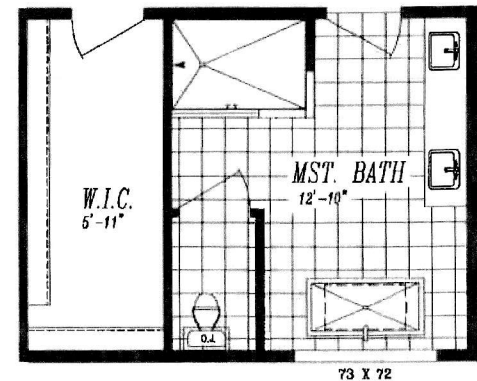

3074A-MARLETTE SPECIAL

30'-0" x 74'-0"
APPROX. 2,078 SQ. FT.

OPTIONAL MST. BATH

73 X 72