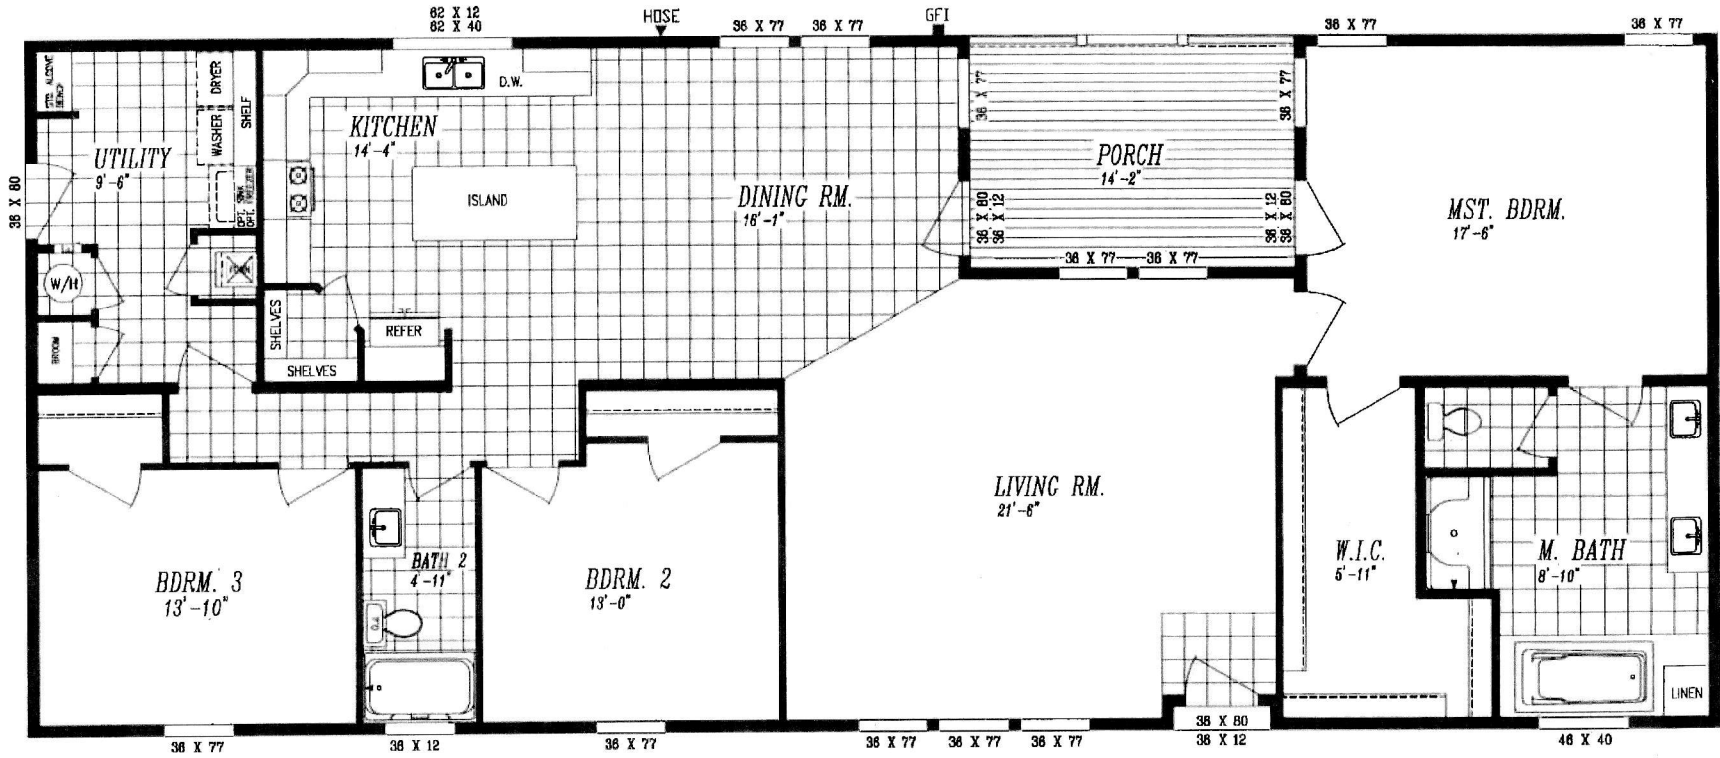

3074A-MARLETTE SPECIAL

30'-0" x 74'-0"
APPROX. 2,078 SQ. FT.

OPTIONAL MST. BATH

73 X 72