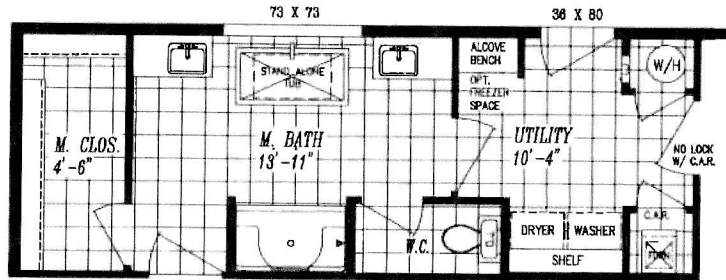

MARLETTE SPECIAL

3074-MS 30'-0" x 74'-0"
 APPROX. 2,216 SQ. FT.

STAND ALONE TUB OPTION

OPTIONAL BEDROOM SUITE