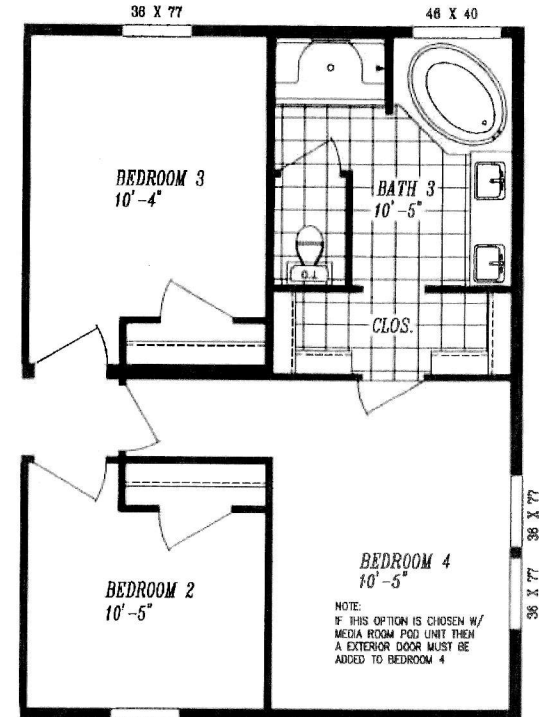

MARLETTE SPECIAL

3074-MS 30'-0" x 74'-0"
 APPROX. 2,216 SQ. FT.

STAND ALONE TUB OPTION

OPTIONAL BEDROOM SUITE