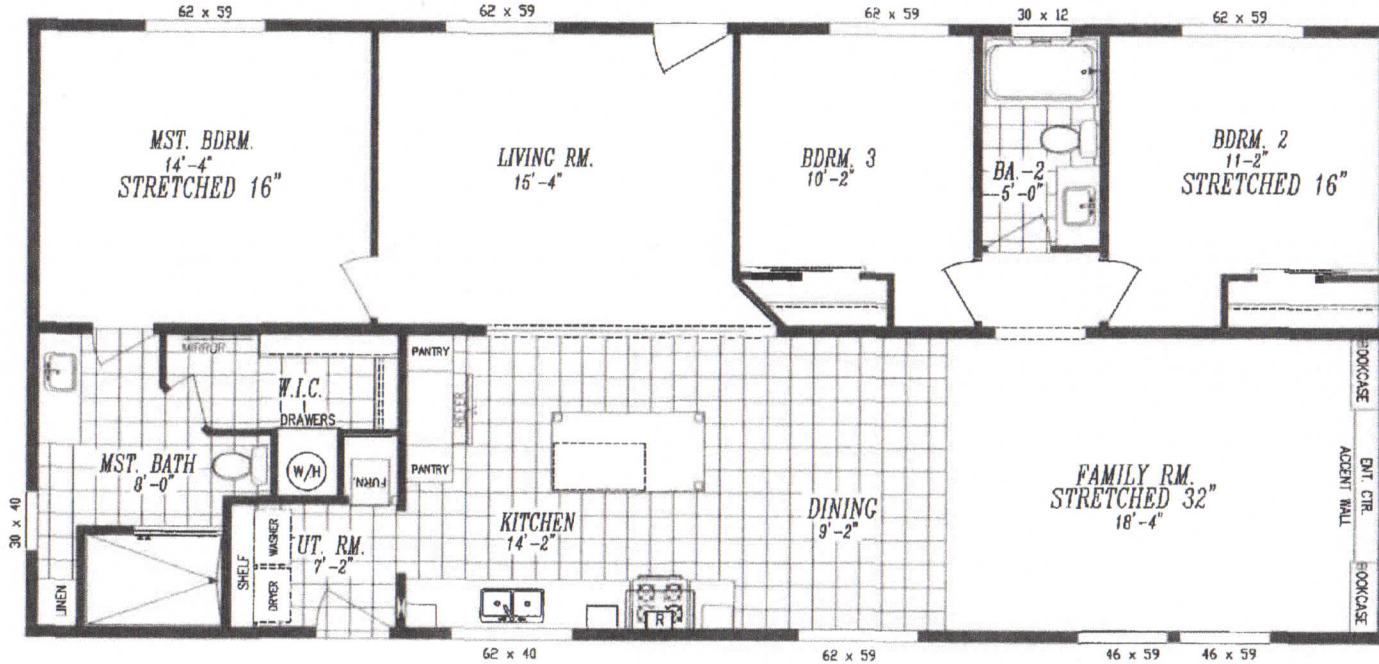

DESERT MANOR

26'-8" x 58'-8"
APPROX. 1564 SQ. FT.

HERITAGE HOME CENTER
10910 Evergreen Way (Hwy 99 S.)
Everett, WA 98204-3841
425-353-5464 or 1-800-230-3935

BRAND: CMH West.				TITLE: CMH Manufacturing West, Inc.			
REV. DESCRIPTION		DATE	BY	SCALE: N.T.S.		DRAWN BY: JMC	
- STOCK UNIT FOR HERITAGE HOME CENTER		03-07-17	MHL	DATE: 7-15-16		DRAWN BY:	
				FILE NO: SPECIAL ORDER		REV.:	
				DWG. NO. 5503		REV.:	
				INX		REV.:	