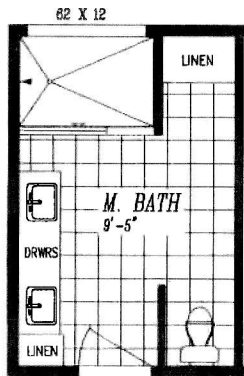

COLUMBIA RIVER COLLECTION

2028 30'-0" x 70'-0"
 APPROX. 2,100 SQ. FT.

OPT. DELUXE M. BATH

OPT. DOUBLE SINKS