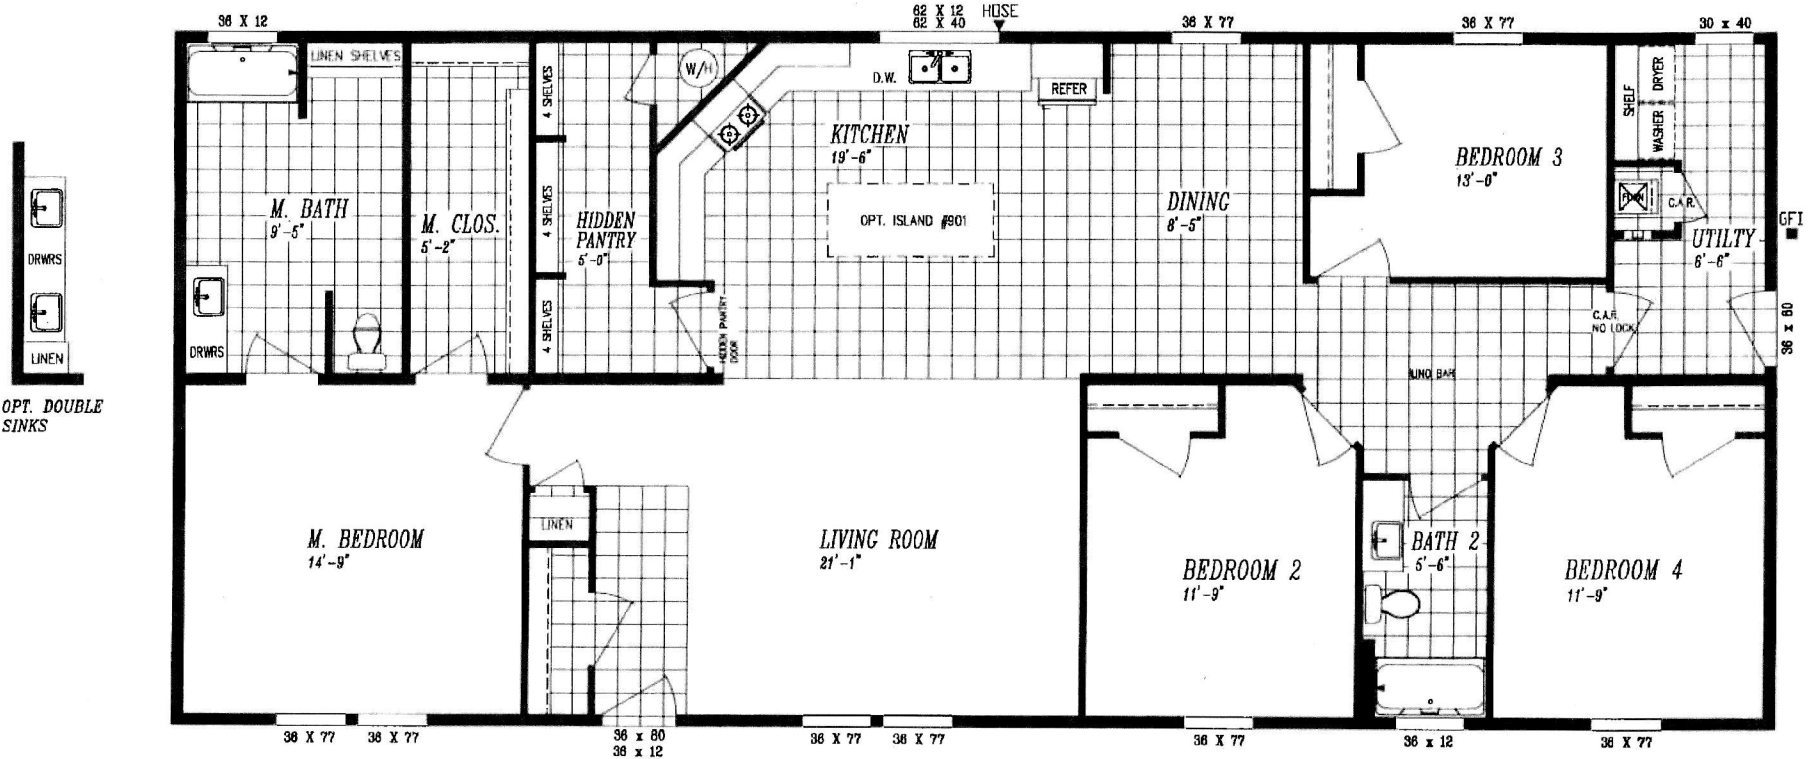

COLUMBIA RIVER COLLECTION

2028 30'-0" x 70'-0"
 APPROX. 2,100 SQ. FT.

OPT. DELUXE M. BATH

OPT. DOUBLE SINKS