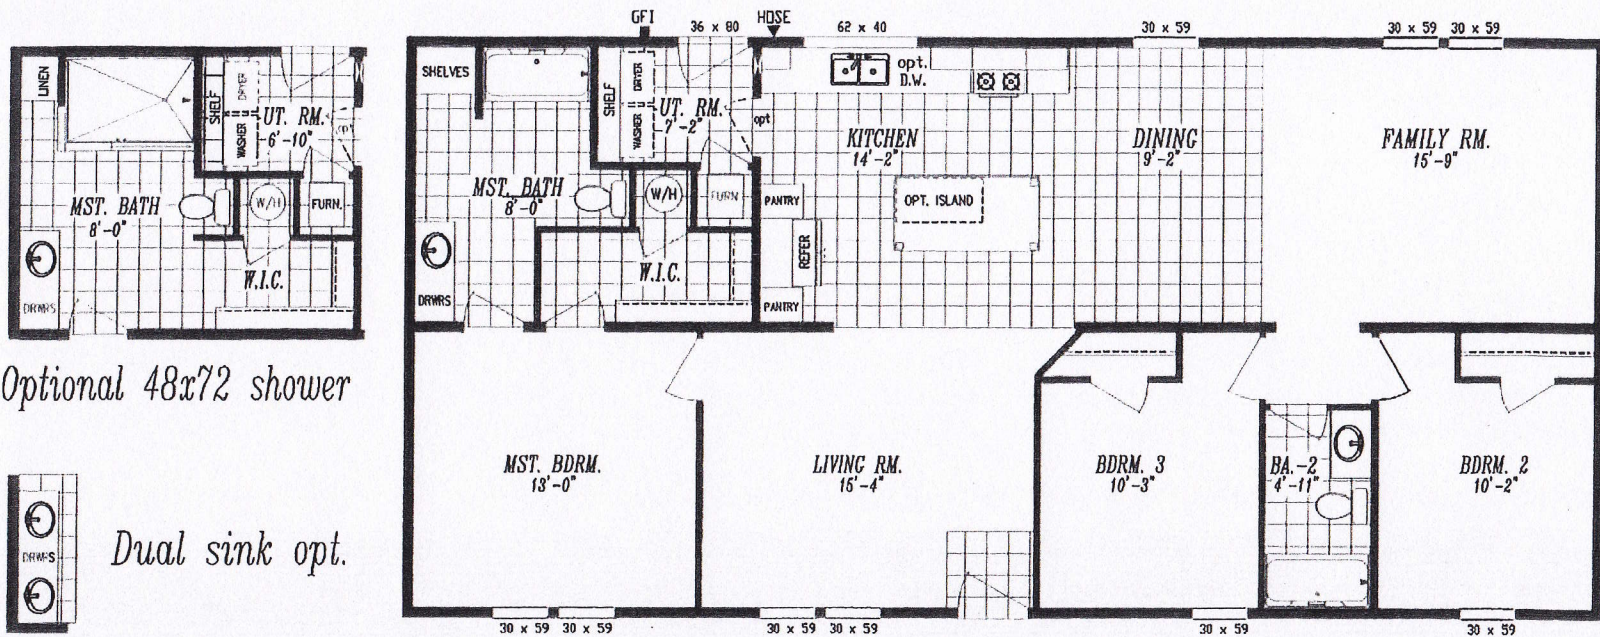

HERITAGE HOME CENTER
 10910 Evergreen Way (Hwy 99 S.)
 Everett, WA 98204-3841
 425-353-5464 or 1-800-230-3935

COLUMBIA RIVER COLLECTION

"2022"

26'-8" x 56'-0"

APPROX. 1,493 SQ. FT.

Optional 48x72 shower

Dual sink opt.