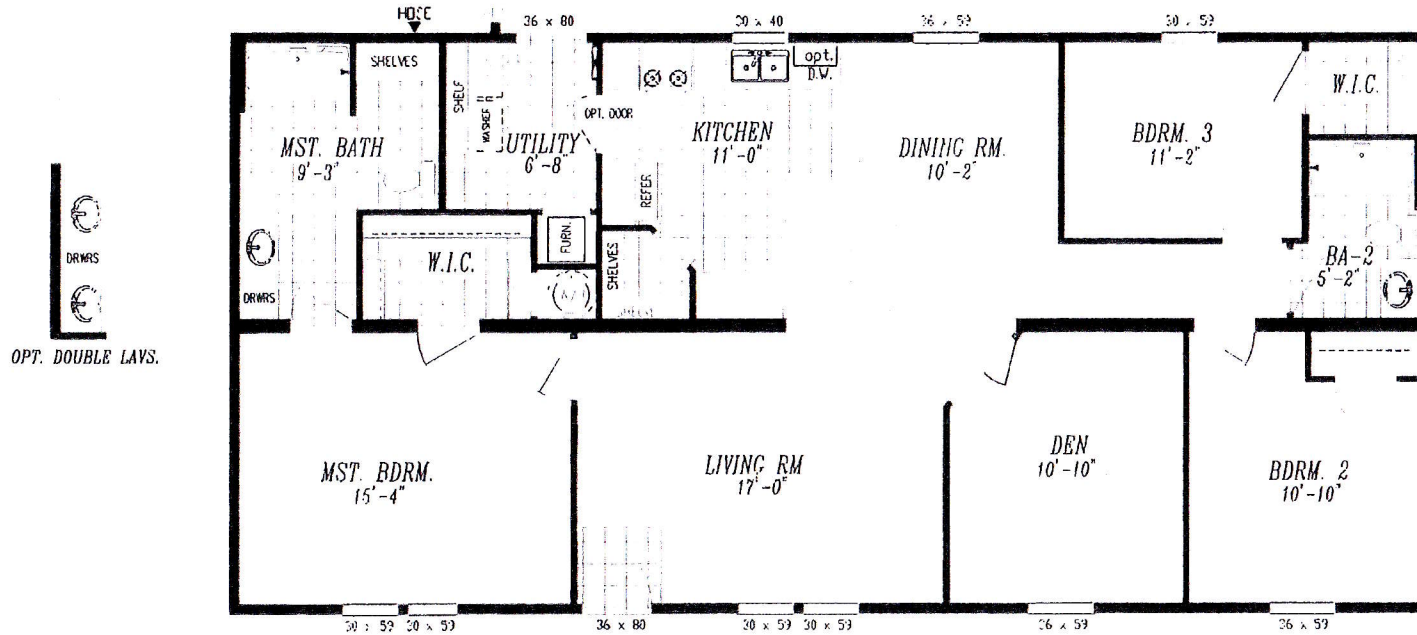

HERITAGE HOME CENTER
 10910 Evergreen Way (Hwy 99 S.)
 Everett, WA 98204-3841
 425-353-5464 or 1-800-230-3935

COLUMBIA RIVER COLLECTION

"2020"

26'-8" x 56'-0"

APPROX. 1,493 SQ. FT.

OPT. DOUBLE LAVS.

OPT. DLX. MST. BATH
 W/ 48" SHOWER