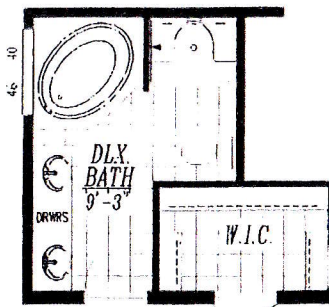

HERITAGE HOME CENTER
 10910 Evergreen Way (Hwy 99 S.)
 Everett, WA 98204-3841
 425-353-5464 or 1-800-230-3935

COLUMBIA RIVER COLLECTION

"2020"

26'-8" x 56'-0"

APPROX. 1,493 SQ. FT.

OPT. DOUBLE LAVS.

OPT. DLX. MST. BATH
 W/ 48" SHOWER