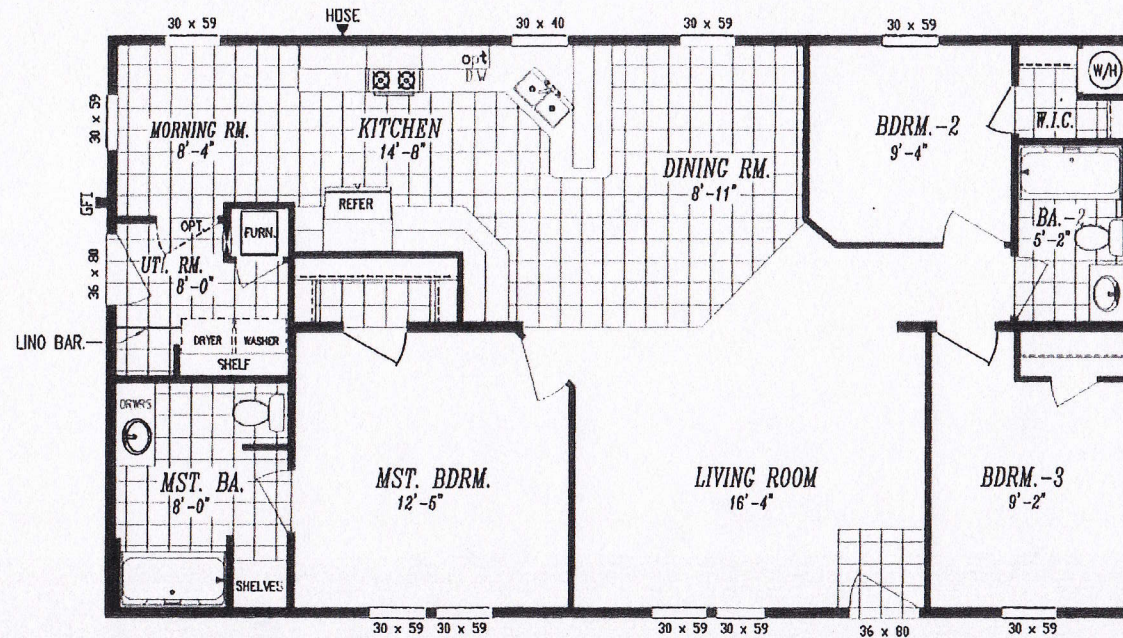

# COLUMBIA RIVER COLLECTION

"2019"

26'-8" x 48'-0"

APPROX. 1,280 SQ. FT.

HERITAGE HOME CENTER  
10910 Evergreen Way (Hwy 99 S.)  
Everett, WA 98204-3841  
425-353-5464 or 1-800-230-3935