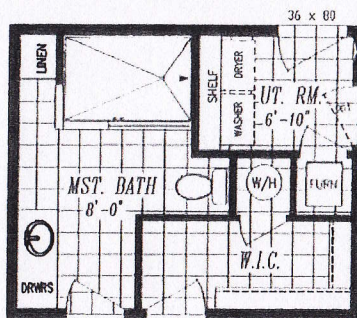

COLUMBIA RIVER COLLECTION

"2018"

26'-8" x 48'-0"

APPROX. 1,280 SQ. FT.

HERITAGE HOME CENTER
 10910 Evergreen Way (Hwy 99 S.)
 Everett, WA 98204-3841
 425-353-5464 or 1-800-230-3935

Optional 48x72 shower

Dual sink opt.