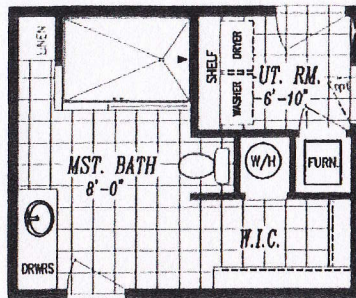

COLUMBIA RIVER COLLECTION

"2016"

26'-8" x 44'-0"

APPROX. 1,173 SQ. FT.

HERITAGE HOME CENTER
 10910 Evergreen Way (Hwy 99 S.)
 Everett, WA 98204-3841
 425-353-5464 or 1-800-230-3935

Optional 48x72 shower

Dual sink opt.