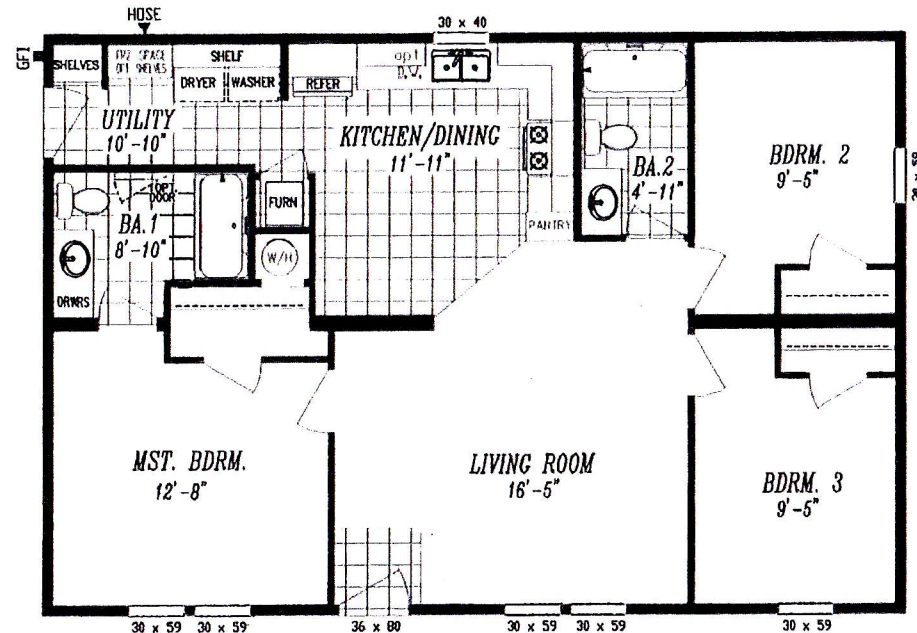

COLUMBIA RIVER COLLECTION

"2014"

26'-8" x 40'-0"

APPROX. 1,067 SQ. FT.

OPT. UTILITY ROOM

HERITAGE HOME CENTER
 10910 Evergreen Way (Hwy 99 S.)
 Everett, WA 98204-3841
 425-353-5464 or 1-800-230-3935