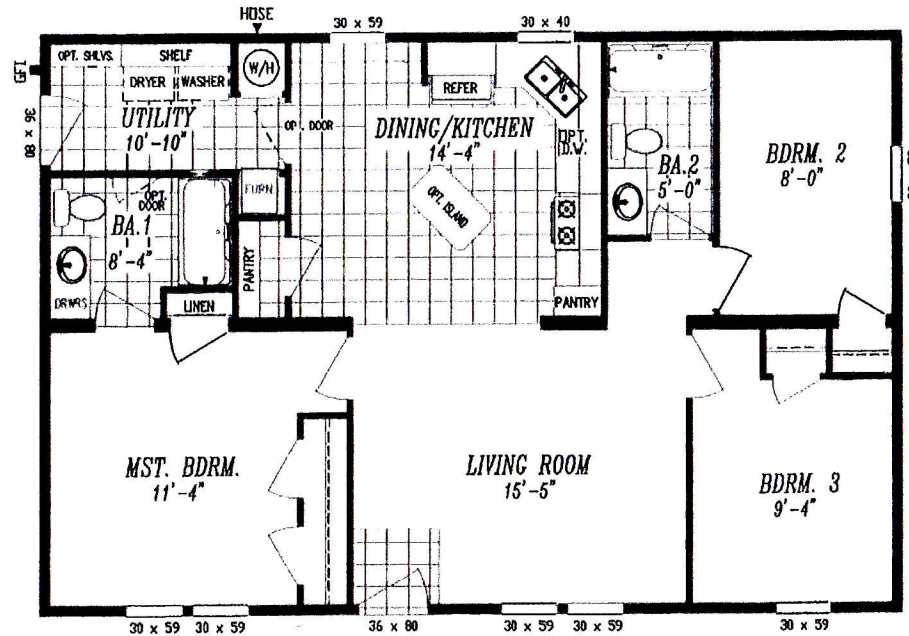

# COLUMBIA RIVER COLLECTION

"2013"

26'-8" x 40'-0"

APPROX. 1,067 SQ. FT.

HERITAGE HOME CENTER  
10910 Evergreen Way (Hwy 99 S.)  
Everett, WA 98204-3841  
425-353-5464 or 1-800-230-3935