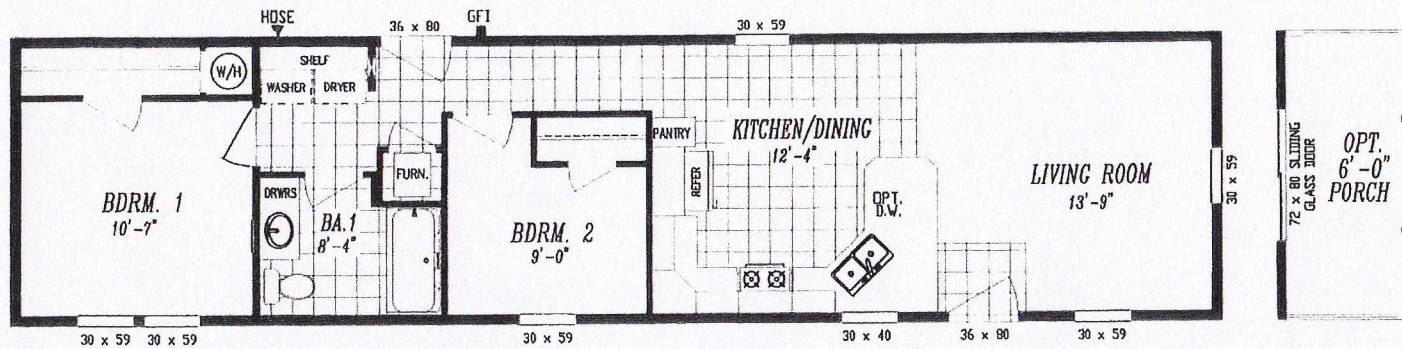

# COLUMBIA RIVER COLLECTION

"2003"

13'-4" x 56'-0"

APPROX. 747 SQ. FT.

HERITAGE HOME CENTER  
10910 Evergreen Way (Hwy 99 S.)  
Everett, WA 98204-3841  
425-353-5464 or 1-800-230-3935