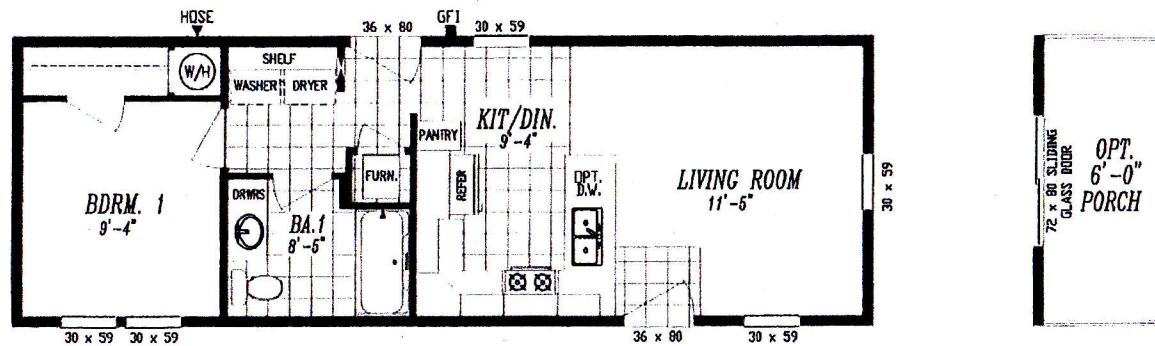

COLUMBIA RIVER COLLECTION

"2001"

13'-4" x 40'-0"

APPROX. 533 SQ. FT.

HERITAGE HOME CENTER
10910 Evergreen Way (Hwy 99 S.)
Everett, WA 98204-3841
425-353-5464 or 1-800-230-3999