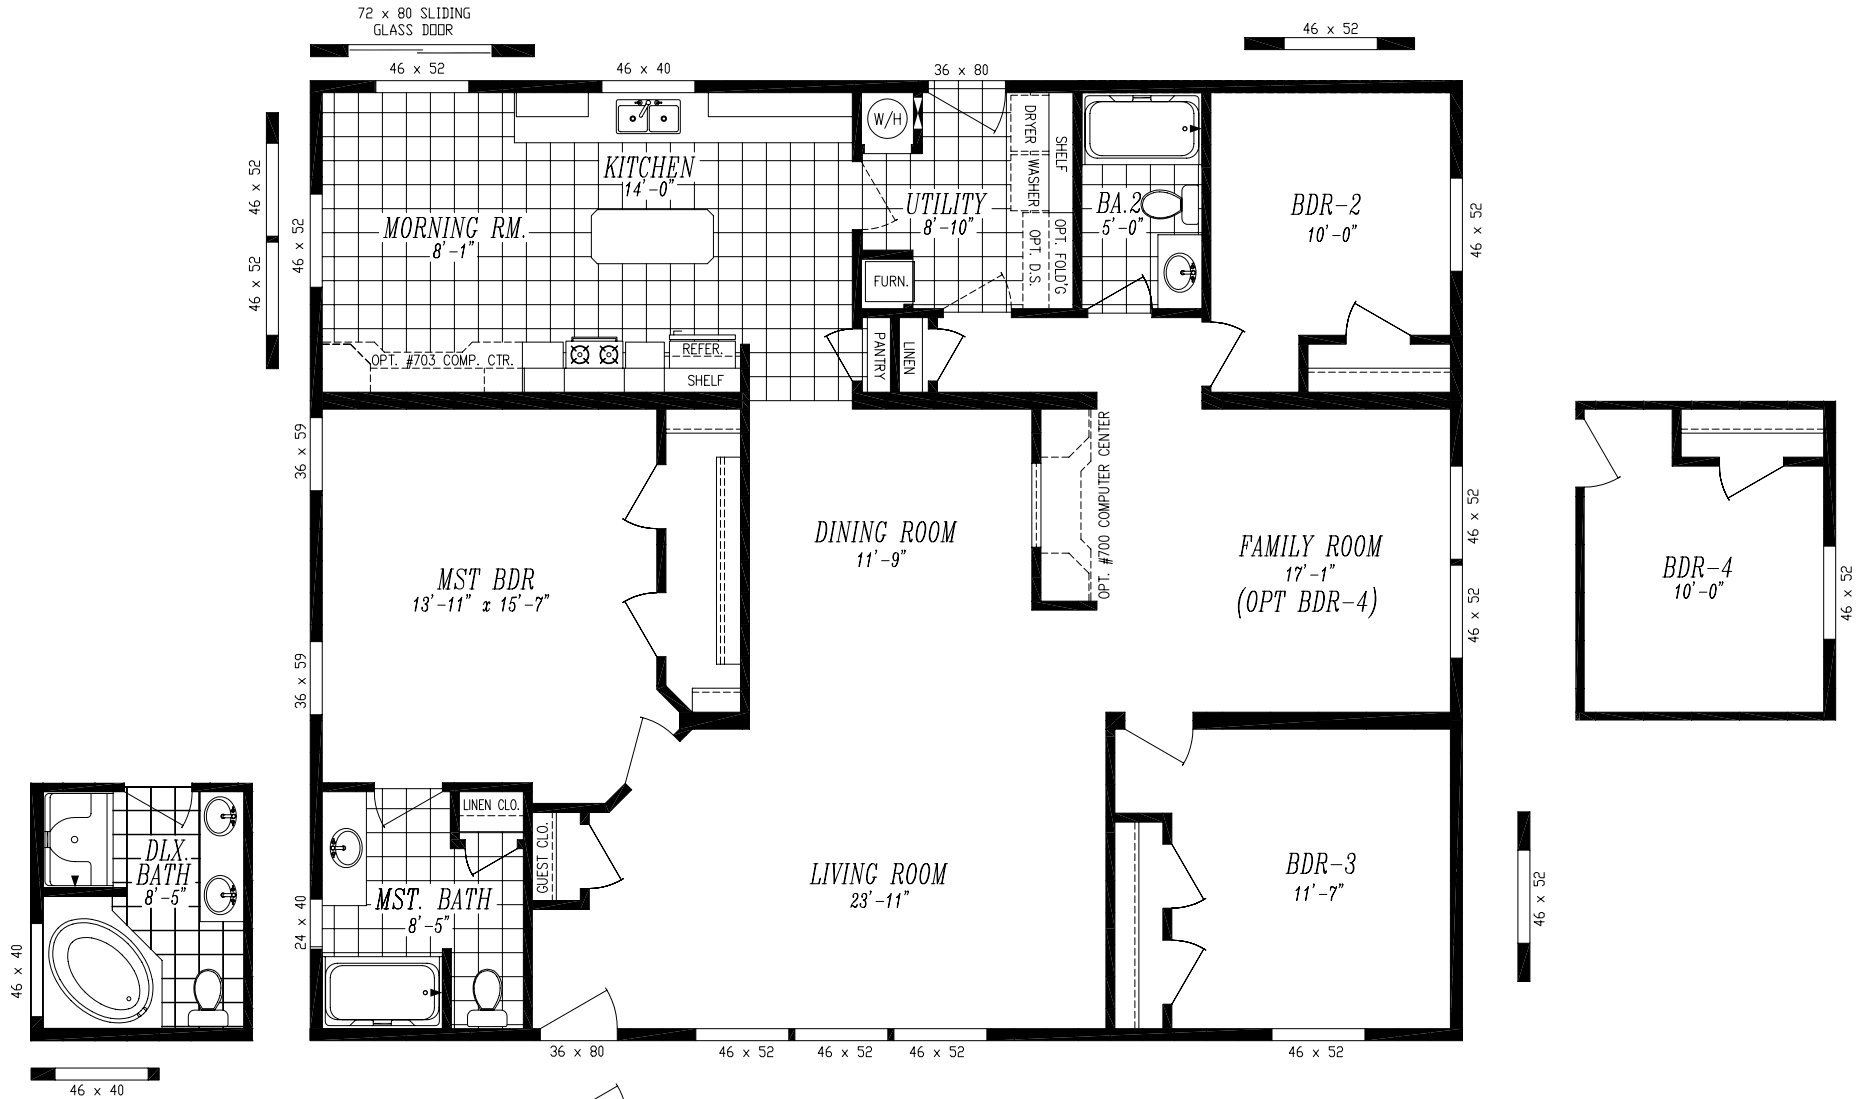

# FIRST EDITION 4840-9739

40'-0" x 48'-0"

APPROX. 1,920 SQ. FT.

OPT. RECESSED ENTRY

36 x 20 36 x 20 36 x 20

36 x 59 36 x 59 36 x 59

OPT. CLERESTORY WINDOWS

30 x 59 46 x 80 30 x 59

OPT. SUNBURST ORIGAMI WINDOWS

OPT. 1/4-ROUND ORIGAMI WINDOWS

ARE NOT AVAILABLE IN THIS MODEL