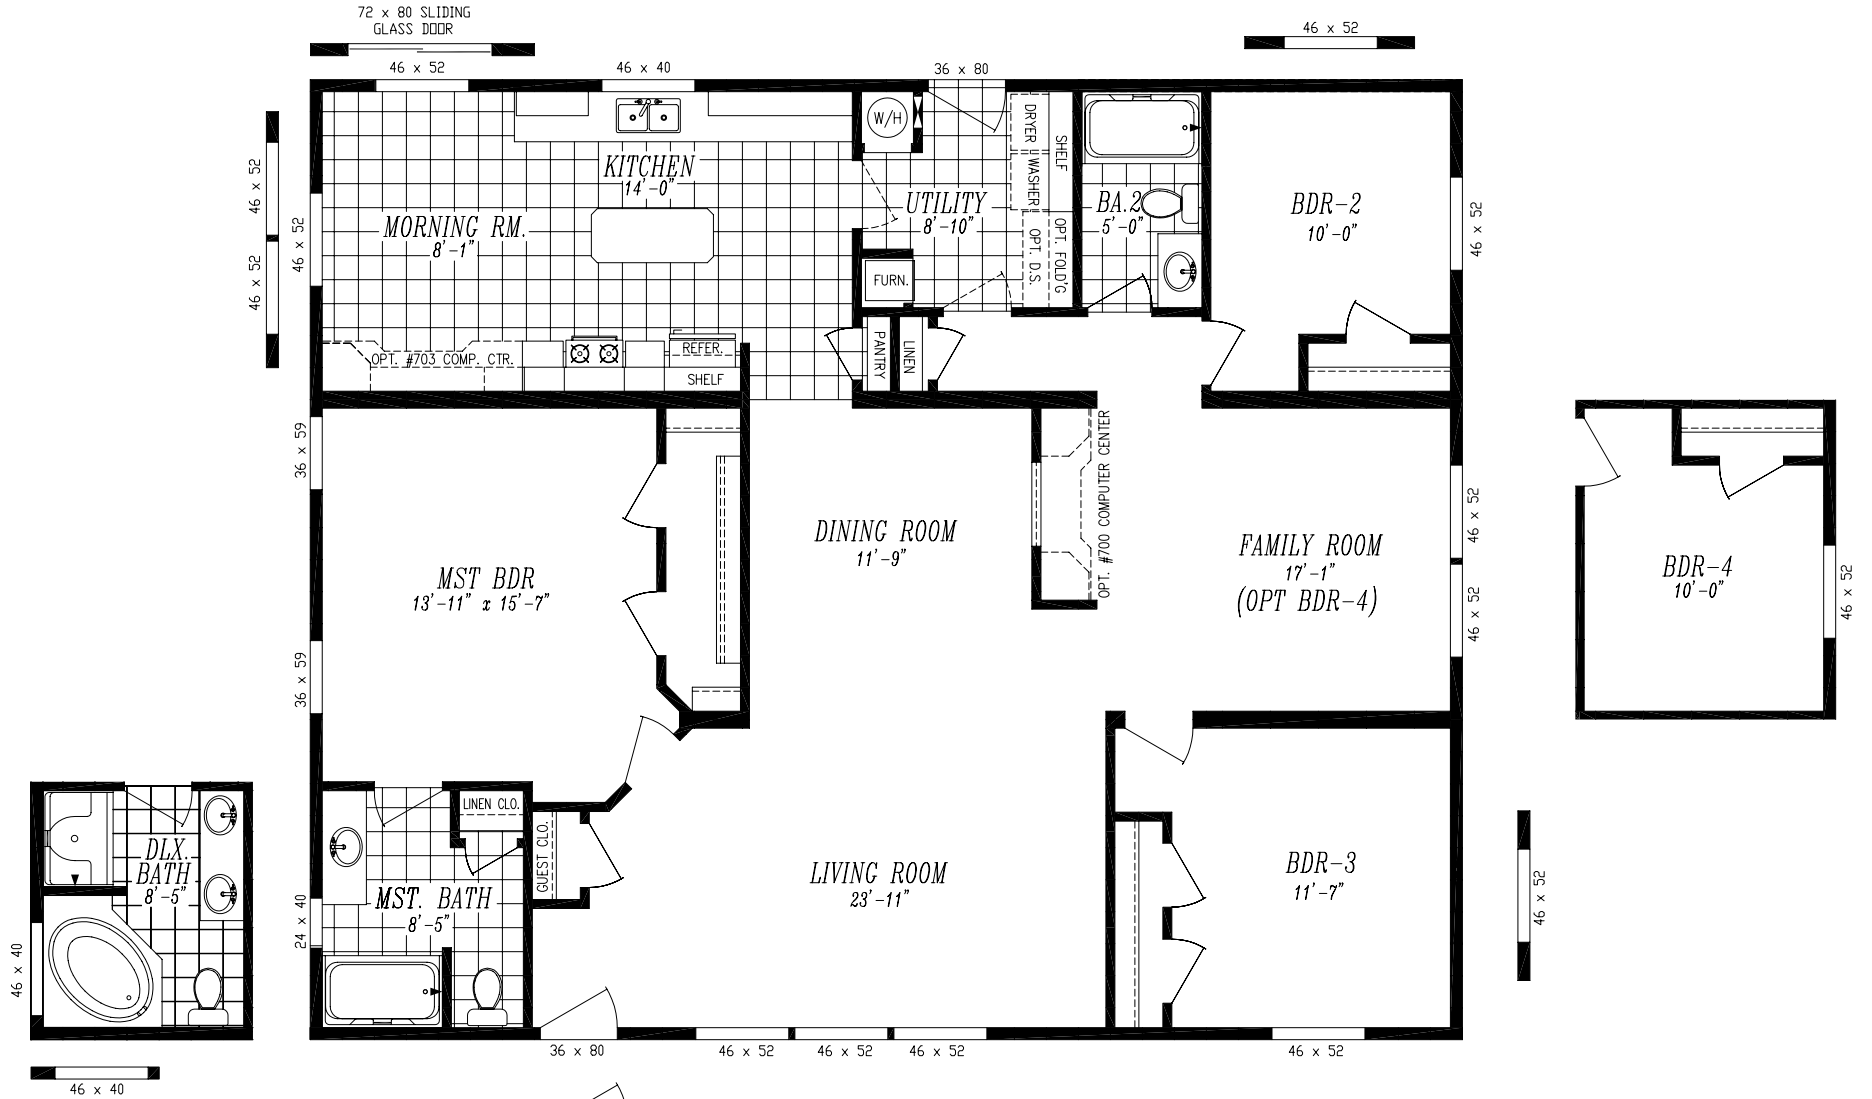

FIRST EDITION 4840-9739

40'-0" x 48'-0"

APPROX. 1,920 SQ. FT.

OPT. RECESSED ENTRY

36 x 20 36 x 20 36 x 20
 36 x 59 36 x 59 36 x 59

OPT. CLERESTORY WINDOWS

30 x 59 46 x 80 30 x 59

OPT. SUNBURST ORIGAMI WINDOWS

*OPT. 1/4-ROUND ORIGAMI WINDOWS
 ARE NOT AVAILABLE IN THIS MODEL*