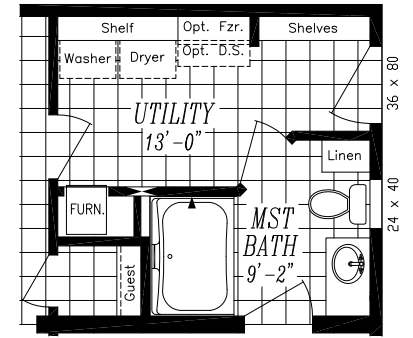

*MAJESTIC "THE BAKER" 9598-S FRONT EXTERIOR*

## "THE BAKER" #9598-S

26'-8" x 52'-0" APPROX. 1,374 SQ. FT.

72 x 80 SLIDING  
GLASS DOOR

OPT. MST. BATH & UTILITY

46 x 59