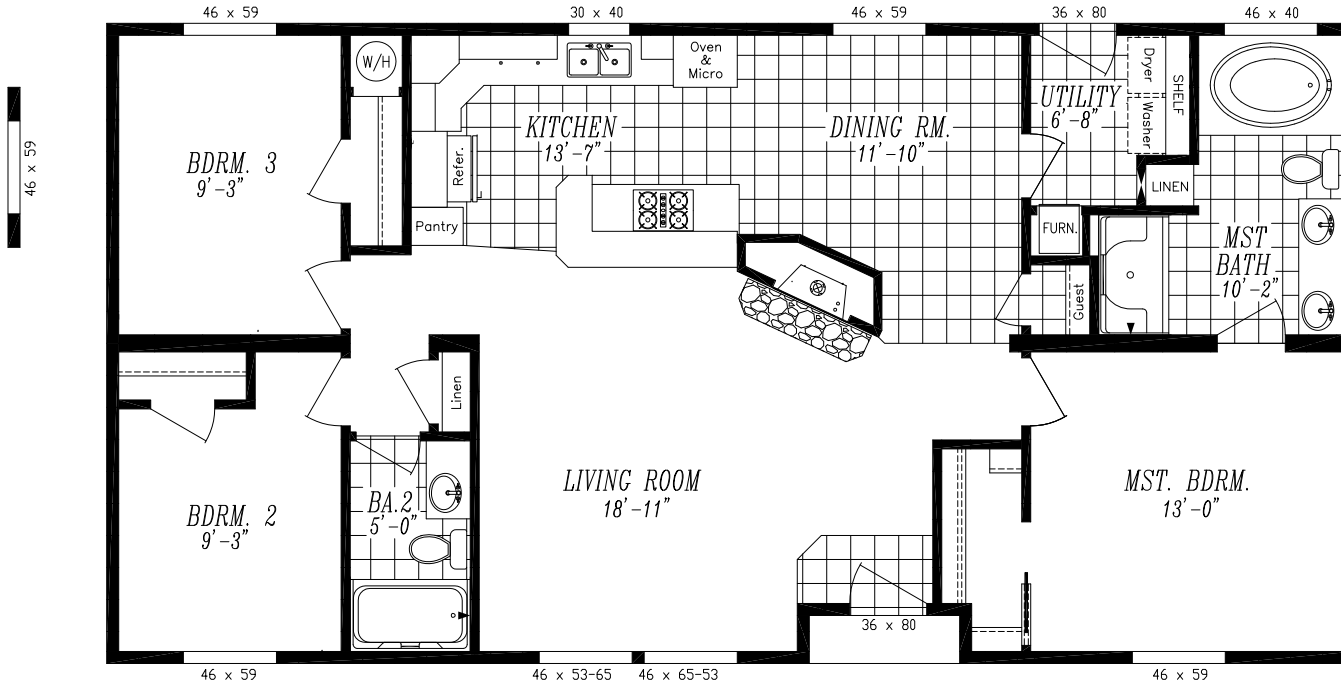

*MAJESTIC "THE BAKER" 9598-S FRONT EXTERIOR*

## "THE BAKER" #9598-S

26'-8" x 52'-0" APPROX. 1,374 SQ. FT.

72 x 80 SLIDING  
GLASS DOOR

OPT. MST. BATH & UTILITY

46 x 59