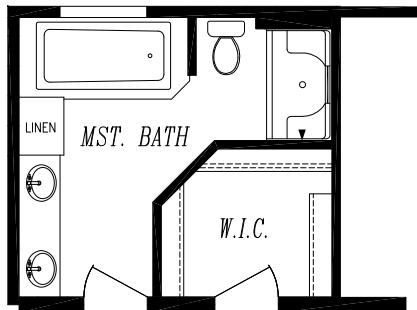

MAJESTIC "THE RAINIER" 9596-S FRONT EXTERIOR

MAJESTIC COLLECTION

"THE RAINIER" #9596-S

26'-8" x 70'-0" APPROX. 1,862 SQ. FT.

OPT. 6' DECK TUB

OPT. BUTLER'S PANTRY

OPT. BDRM.-4 IPO LG. UTILITY