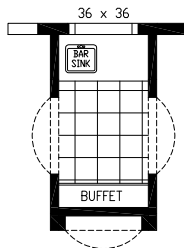

MAJESTIC "THE RAINIER" 9596-S FRONT EXTERIOR

MAJESTIC COLLECTION

"THE RAINIER" #9596-S

26'-8" x 70'-0" APPROX. 1,862 SQ. FT.

OPT. 6' DECK TUB

OPT. BUTLER'S PANTRY

OPT. BDRM.-4 IPO LG. UTILITY