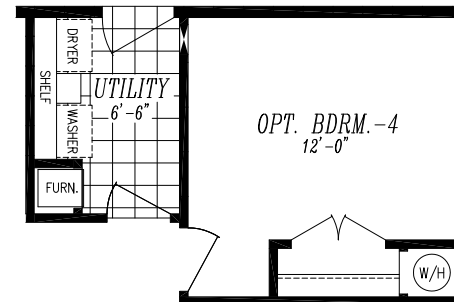

MAJESTIC "THE RAINIER" 9596-S FRONT EXTERIOR

MAJESTIC COLLECTION

"THE RAINIER" #9596-S

26'-8" x 70'-0" APPROX. 1,862 SQ. FT.

OPT. 6' DECK TUB

OPT. BUTLER'S PANTRY

OPT. BDRM.-4 IPO LG. UTILITY