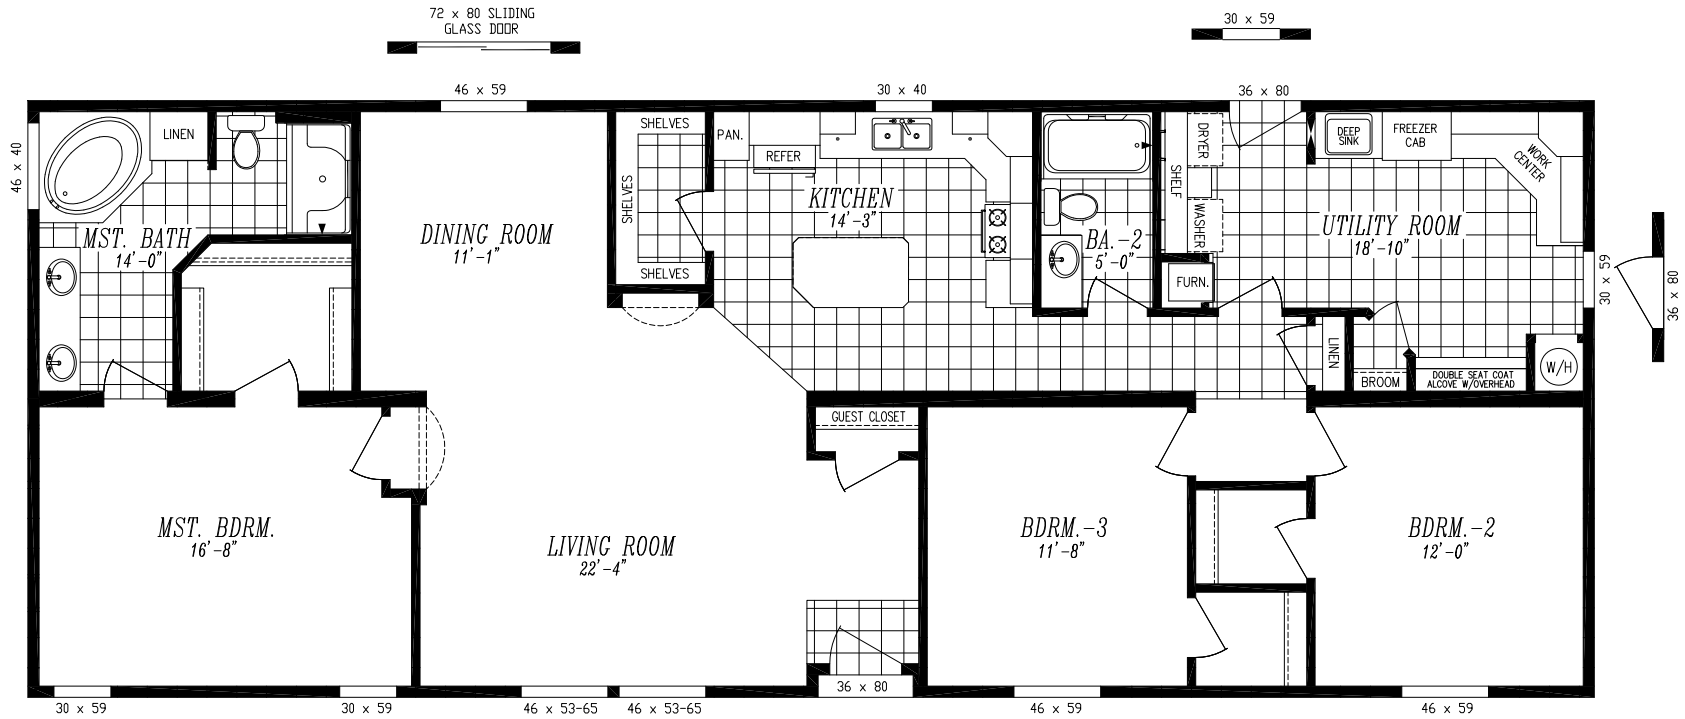

MAJESTIC "THE RAINIER" 9596-S FRONT EXTERIOR

MAJESTIC COLLECTION

"THE RAINIER" #9596-S

26'-8" x 70'-0" APPROX. 1,862 SQ. FT.

OPT. 6' DECK TUB

OPT. BUTLER'S PANTRY

OPT. BDRM.-4 IPO LG. UTILITY