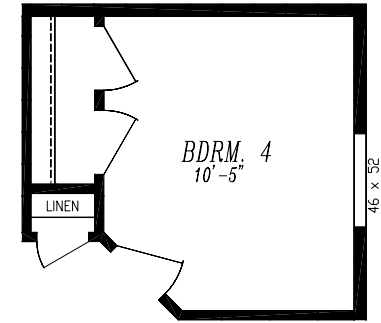

LAKECREST 7030-9546

30'-0" x 70'-0"

APPROX. 2,100 SQ. FT.

OPT. 4th BDRM.
(Requires 3rd ext. door)

OPT. SPORTS BAR

OPT. 1/4-ROUND ORIGAMI WINDOWS

46 x 72-83 46 x 83-72

OPT. SUNBURST ORIGAMI WINDOWS

30 x 59 46 x 80 30 x 59

OPT. REC. ENTRY

OPT. UTIL. DOOR

IPO WINDOW