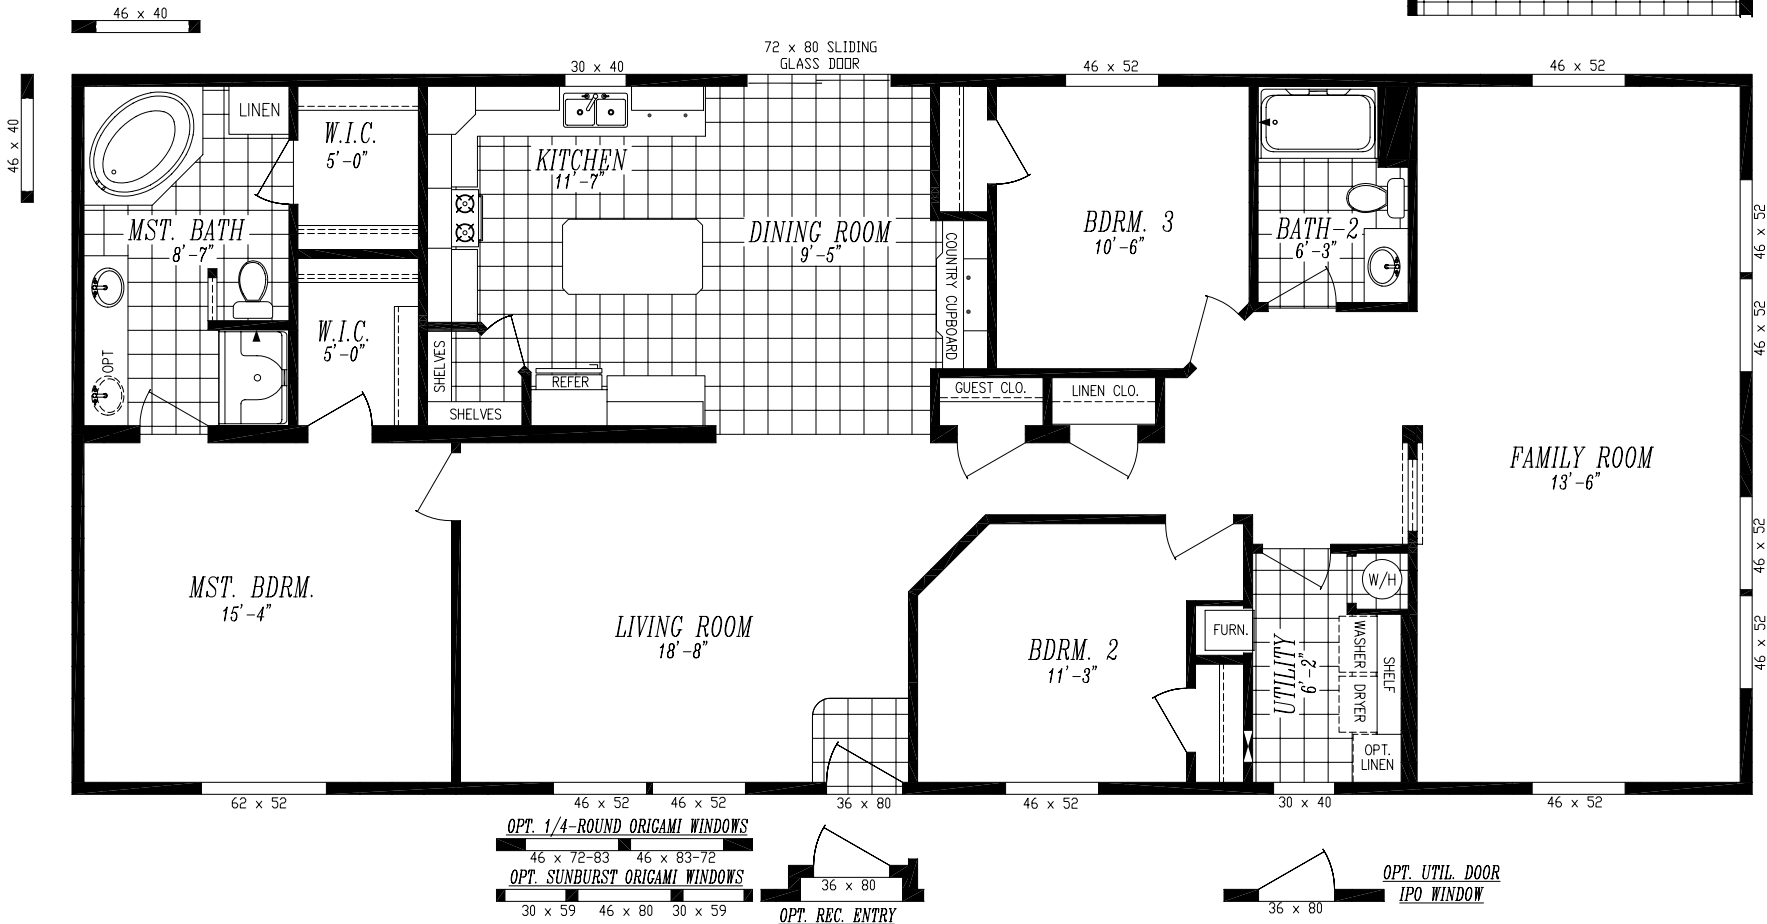

LAKECREST 7030-9546

30'-0" x 70'-0"

APPROX. 2,100 SQ. FT.

OPT. 4th BDRM.
(Requires 3rd ext. door)

OPT. SPORTS BAR

OPT. 1/4-ROUND ORIGAMI WINDOWS

46 x 72-83 46 x 83-72

OPT. SUNBURST ORIGAMI WINDOWS

30 x 59 46 x 80 30 x 59

OPT. REC. ENTRY

OPT. UTIL. DOOR

IPO WINDOW