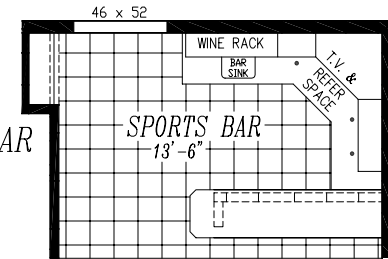

LAKECREST 7030-9546

30'-0" x 70'-0"

APPROX. 2,100 SQ. FT.

OPT. 4th BDRM.
(Requires 3rd ext. door)

OPT. SPORTS BAR

OPT. 1/4-ROUND ORIGAMI WINDOWS

46 x 72-83 46 x 83-72

OPT. SUNBURST ORIGAMI WINDOWS

30 x 59 46 x 80 30 x 59

OPT. REC. ENTRY

OPT. UTIL. DOOR

IPO WINDOW