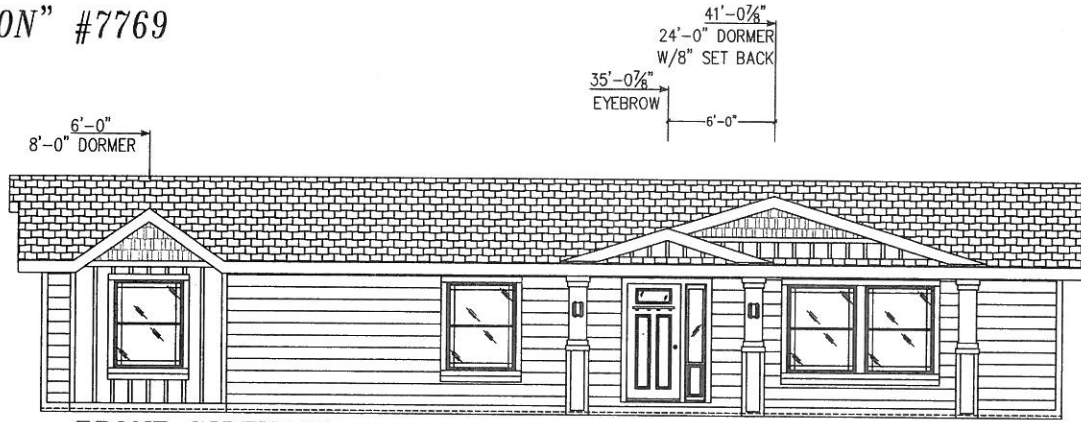

CHATEAU MANOR COLLECTION

"THE HAMPTON" #7769

FRONT SIDEWALL

FRONT ENDWALL

CMH Manufacturing West, Inc.®			
BRAND: Marlette®		TITLE: EXTERIOR ELEVATION	
		SERIES: CHATEAU MANOR	
		SCALE: 1/2"=1'-0" DRWN. BY: JMC	
		DATE: 10-13-08 HIM PG: -	
REV		DATE	BY
-	NEW MODEL FOR 2008	10-13-08	JMC
A	UPDATED FOR 2014 MODEL	12-31-13	MMW
-		-	-
-		-	-
		DWG. NO	REV
		5740-8269-XM	(1 OF 7)

CHATEAU MANOR COLLECTION

"THE HAMPTON" #7769

40'-0" x 57'-4"

APPROX 2,293 SQ. FT.