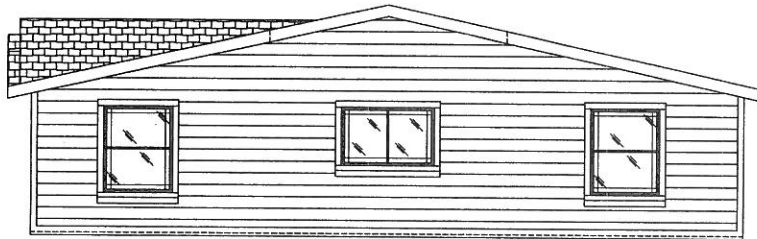

CHATEAU MANOR COLLECTION

"THE HAMPTON" #7769

FRONT SIDEWALL

FRONT ENDWALL

CMH Manufacturing West, Inc.®			
BRAND: Marlette®		TITLE: EXTERIOR ELEVATION	
		SERIES: CHATEAU MANOR	
		SCALE: 1/2"=1'-0" DRWN. BY: JMC	
		DATE: 10-13-08 HIM PG: -	
REV		DATE	BY
-	NEW MODEL FOR 2008	10-13-08	JMC
A	UPDATED FOR 2014 MODEL	12-31-13	MMW
-		-	-
-		-	-
		DWG. NO	REV
		5740-8269-XM	(1 OF 7)

CHATEAU MANOR COLLECTION

"THE HAMPTON" #7769

40'-0" x 57'-4"

APPROX 2,293 SQ. FT.