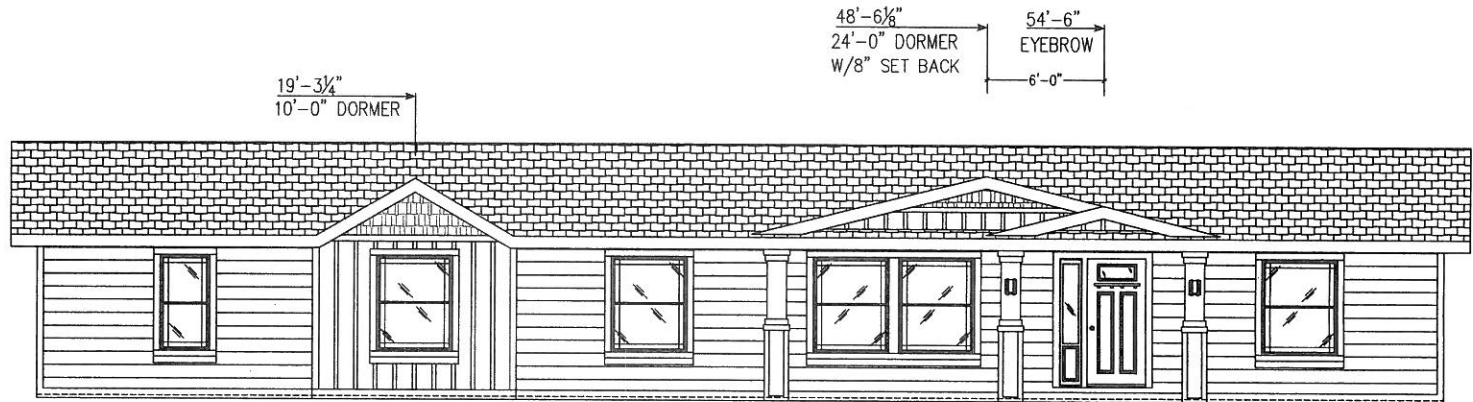

CHATEAU MANOR COLLECTION

"THE CANTERBURY" #7762

FRONT SIDE WALL

FRONT END WALL

CMH Manufacturing West, Inc.®			
BRAND: Marlette®		TITLE: STD. EXTERIOR ELEVATION	
		SERIES: CHATEAU MANOR	
		SCALE: NONE	
		DRAWN BY: JMC	
		DATE: 11-17-13	
		HIM PG: -	
		FILE: J:\XM\2012\CHATEAU MANOR COLL	
		DWG. NO	
		REV	
		XM-8262	