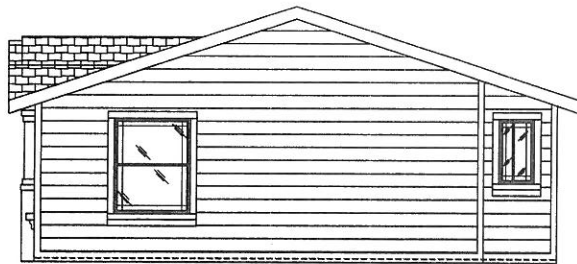

CHATEAU MANOR COLLECTION

"THE CANTERBURY" #7762

FRONT SIDE WALL

FRONT END WALL

CMH Manufacturing West, Inc.®			
BRAND: Marlette®		TITLE: STD. EXTERIOR ELEVATION	
		SERIES: CHATEAU MANOR	
		SCALE: NONE	
		DRAWN BY: JMC	
		DATE: 11-17-13	
		HIM PG: -	
		FILE: J:\XM\2012\CHATEAU MANOR COLL	
		DWG. NO	
		REV	
		XM-8262	