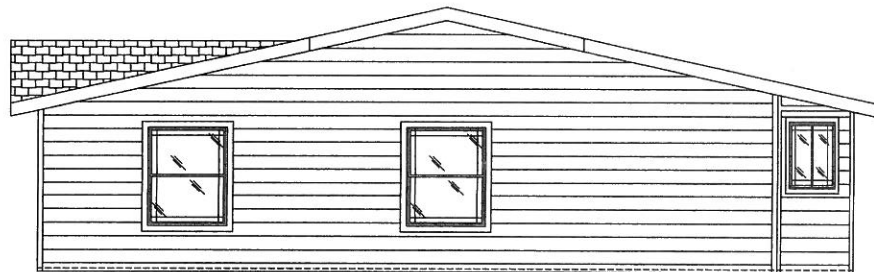

CHATEAU MANOR COLLECTION

"THE ARLINGTON" #7749

FRONT SIDEWALL

FRONT ENDWALL

CMH Manufacturing West, Inc.®			
BRAND: Marlette®		TITLE: STD. EXTERIOR ELEVATION	
		SERIES: CHATEAU MANOR	
REV		DATE	BY
-	STANDARD EXTERIOR	4/11/12	JMC
-	-	-	-
-	-	-	-
-	-	-	-
		SCALE: NONE DRWN. BY: JMC	
		DATE: 11-17-13 HIM PG: -	
		FILE: J:\XM\2012\CHATEAU MANOR COL	
		DWG. NO	REV
		XM-8249	-