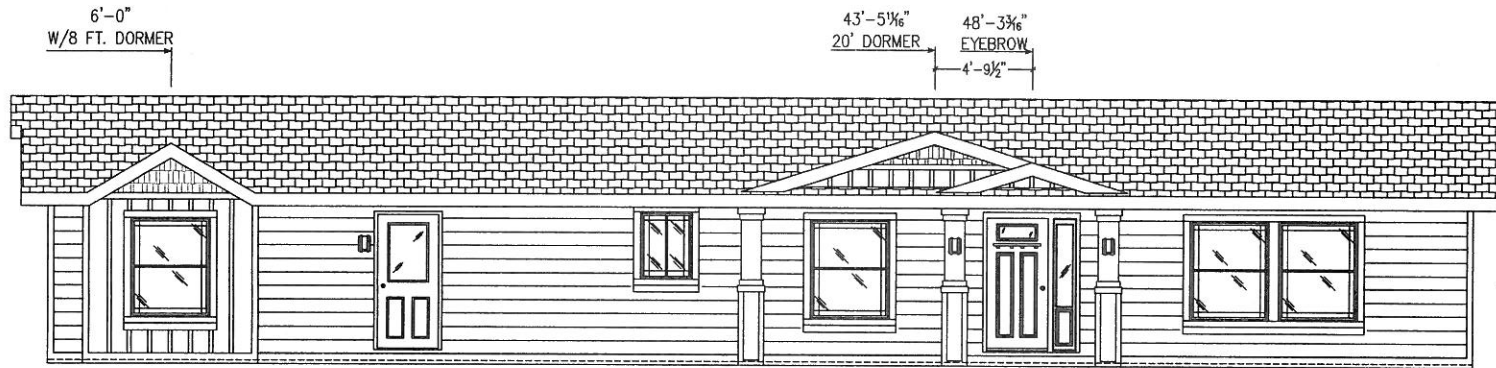

CHATEAU MANOR COLLECTION

"THE ARLINGTON" #7749

FRONT SIDEWALL

FRONT ENDWALL

CMH Manufacturing West, Inc.®			
BRAND: Marlette®		TITLE: STD. EXTERIOR ELEVATION	
		SERIES: CHATEAU MANOR	
REV		DATE	BY
-	STANDARD EXTERIOR	4/11/12	JMC
-	-	-	-
-	-	-	-
-	-	-	-
		SCALE: NONE DRWN. BY: JMC	
		DATE: 11-17-13 HIM PG: -	
		FILE: J:\XM\2012\CHATEAU MANOR COL	
		DWG. NO	REV
		XM-8249	-