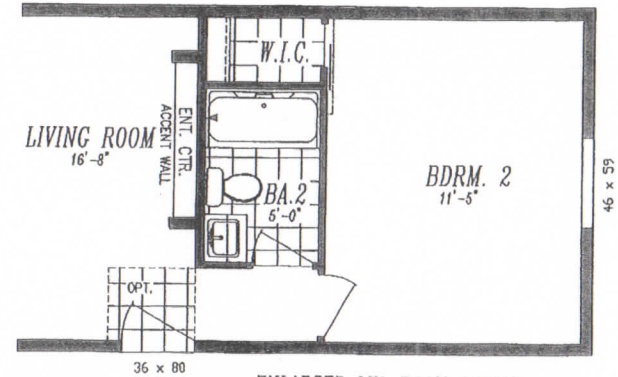

*DESERT MANOR*  
 "GREAT BASIN" 5572  
 15'-0" x 72'-0"  
 APPROX. 1,080 SQ. FT.

HERITAGE HOME CENTER  
 10910 Evergreen Way (Hwy 99 S.)  
 Everett, WA 98204-3841  
 425-353-5464 or 1-800-230-3935

OPT. 48x72 TILE SHOWER

ENLARGED LIV. ROOM OPTION