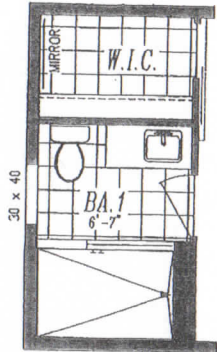

*DESERT MANOR*  
 "GREAT BASIN" 5572  
 15'-0" x 72'-0"  
 APPROX. 1,080 SQ. FT.

HERITAGE HOME CENTER  
 10910 Evergreen Way (Hwy 99 S.)  
 Everett, WA 98204-3841  
 425-353-5464 or 1-800-230-3935

OPT. 48x72 TILE SHOWER

ENLARGED LIV. ROOM OPTION