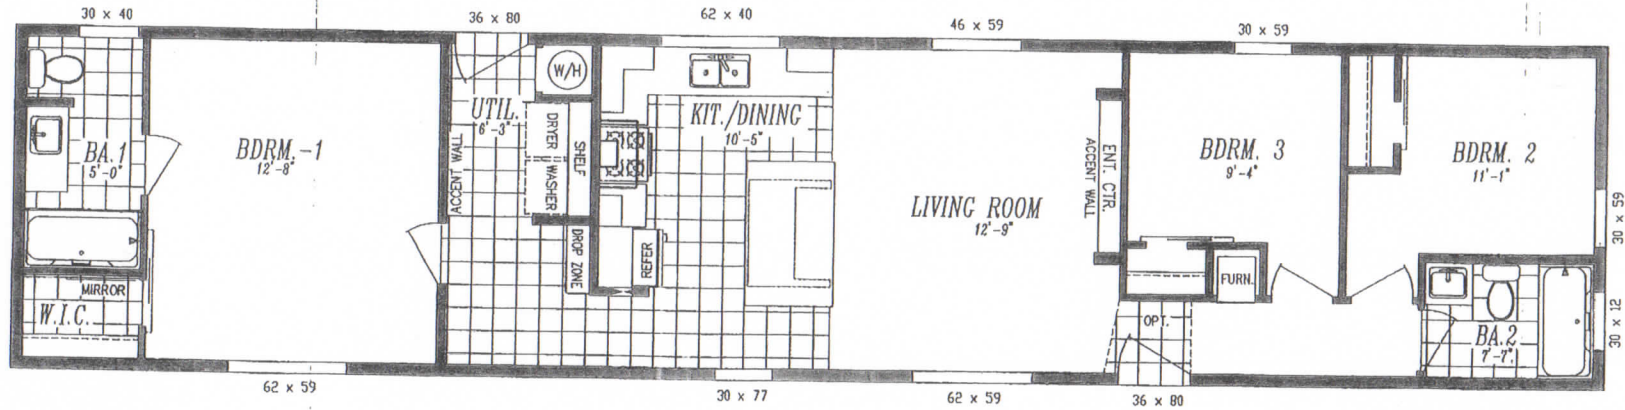

DESERT MANOR
"SONORAN" 5570
15'-0" x 70'-0"
APPROX. 1,050 SQ. FT.

HERITAGE HOME CENTER
 10910 Evergreen Way (Hwy 99 S.)
 Everett, WA 98204-3841
 425-353-5464 or 1-800-230-3935

OPT. 48x72 TILE SHOWER