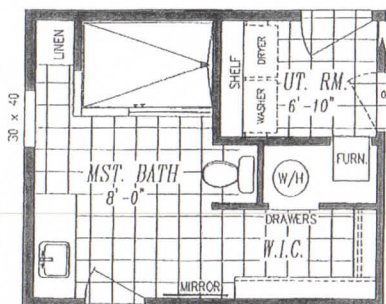

DESERT MANOR

"MOJAVE" 5508

26'-8" x 68'-0" Approx. 1,813 SQ. FT.

HERITAGE HOME CENTER
 10910 Evergreen Way (Hwy 99 S.)
 Everett, WA 98204-3841
 425-353-5464 or 1-800-230-3935

Dual sink opt.

Optional 48x72 tile shower