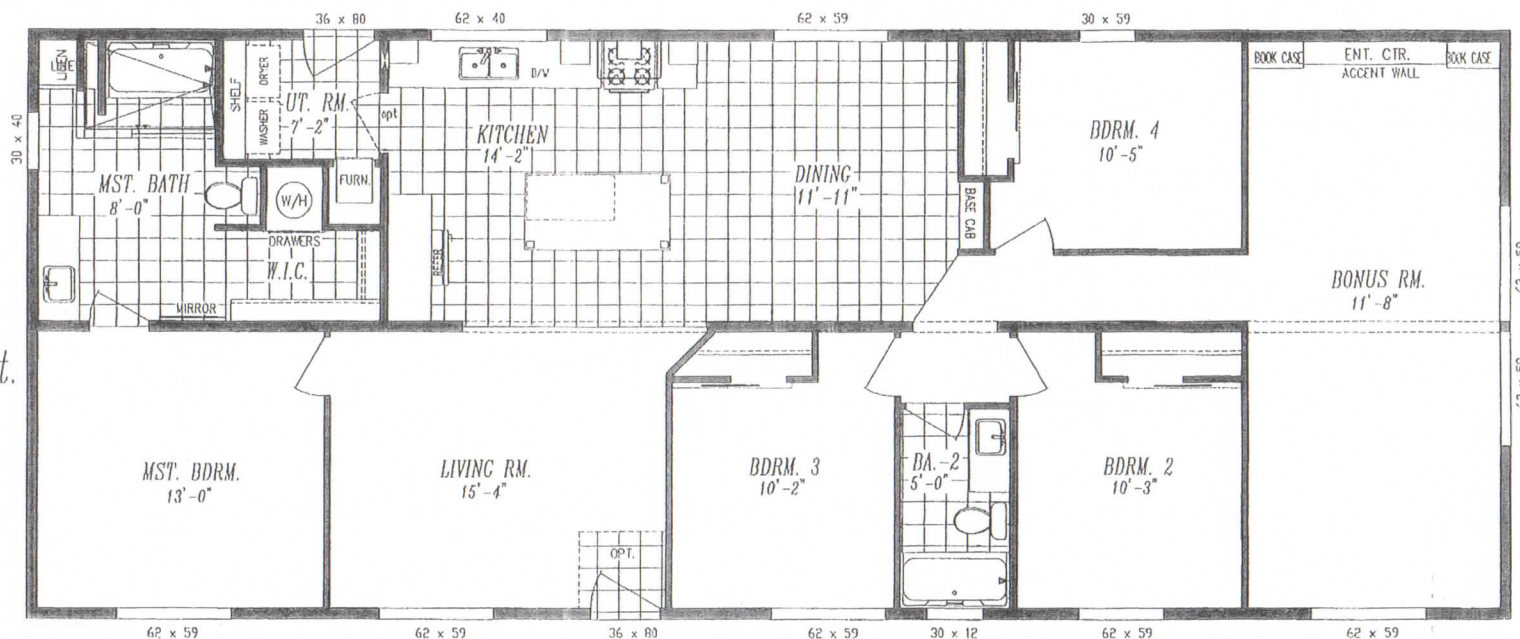

DESERT MANOR

"MOJAVE" 5508

26'-8" x 68'-0" Approx. 1,813 SQ. FT.

HERITAGE HOME CENTER
 10910 Evergreen Way (Hwy 99 S.)
 Everett, WA 98204-3841
 425-353-5464 or 1-800-230-3935

Dual sink opt.

Optional 48x72 tile shower