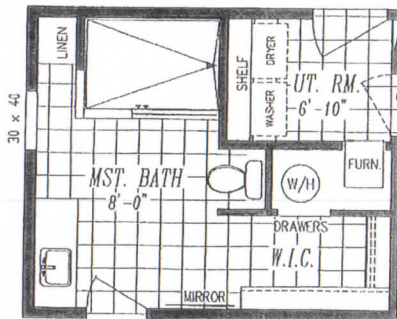

DESERT MANOR

"GOBI" 5503

26'-8" x 56'-0" Approx. 1,493 SQ. FT.

HERITAGE HOME CENTER
10910 Evergreen Way (Hwy 99 S.)
Everett, WA 98204-3841
425-353-5464 or 1-800-230-3935

Dual sink opt.

Optional 48x72 tile shower