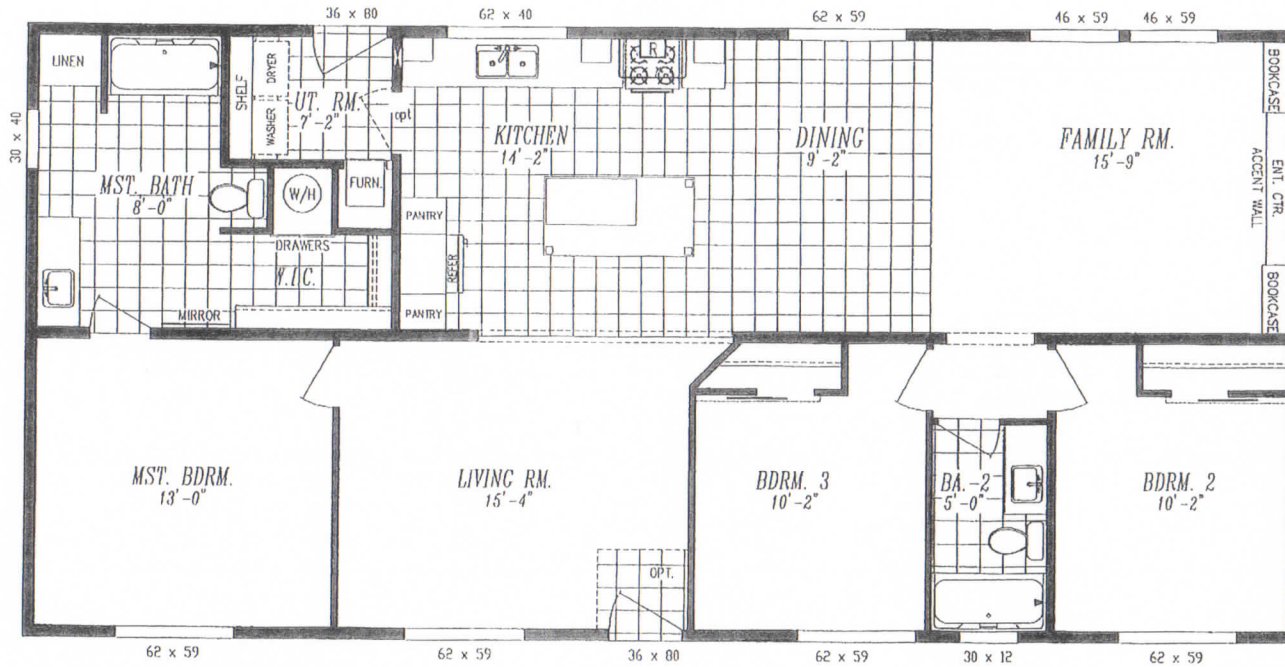

DESERT MANOR

"GOBI" 5503

26'-8" x 56'-0" Approx. 1,493 SQ. FT.

HERITAGE HOME CENTER
10910 Evergreen Way (Hwy 99 S.)
Everett, WA 98204-3841
425-353-5464 or 1-800-230-3935

Dual sink opt.

Optional 48x72 tile shower