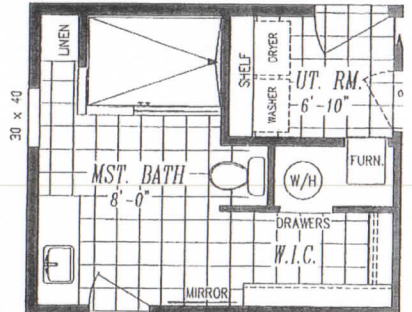

DESERT MANOR

"ARABIAN" 5502

26'-8" x 48'-0" Approx. 1,280 SQ. FT.

HERITAGE HOME CENTER
 10910 Evergreen Way (Hwy 99 S.)
 Everett, WA 98204-3841
 425-353-5464 or 1-800-230-3935

Dual sink opt.

Optional 48x72 tile shower