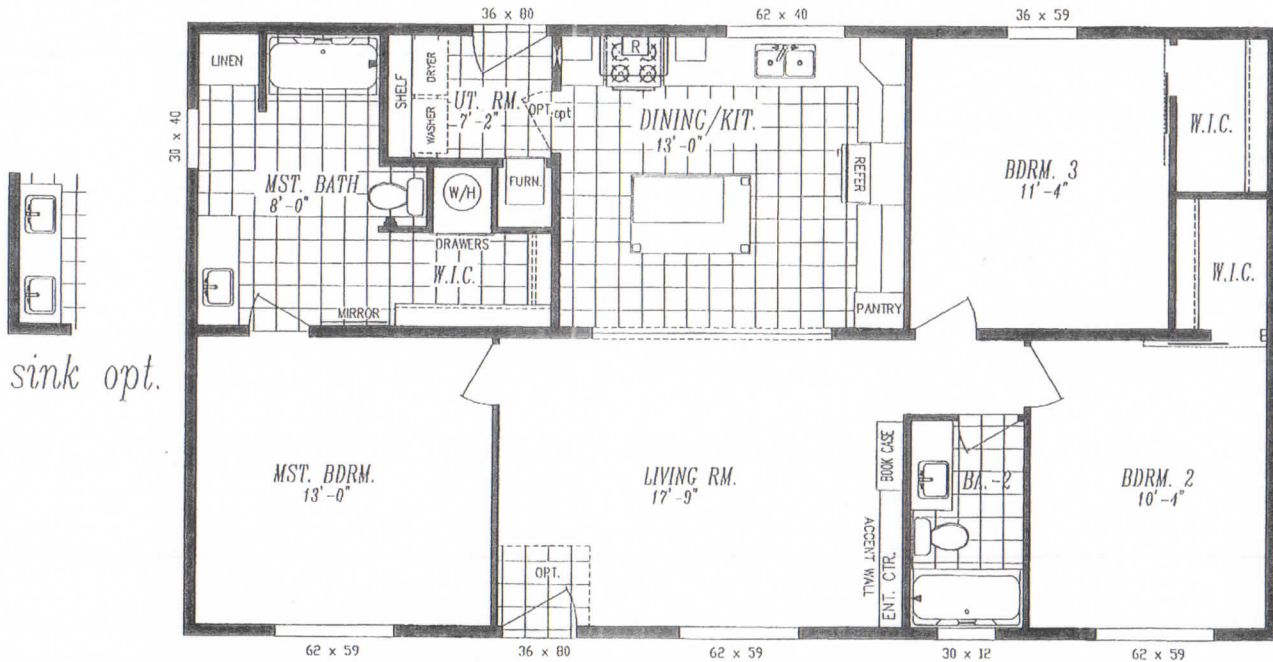

DESERT MANOR

"ARABIAN" 5502

26'-8" x 48'-0" Approx. 1,280 SQ. FT.

HERITAGE HOME CENTER
 10910 Evergreen Way (Hwy 99 S.)
 Everett, WA 98204-3841
 425-353-5464 or 1-800-230-3935

Dual sink opt.

Optional 48x72 tile shower