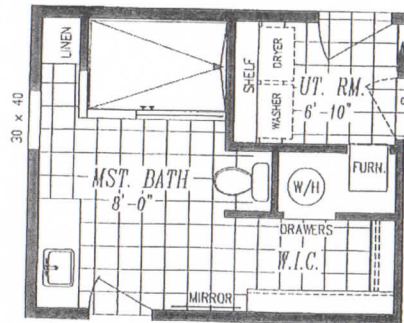

DESERT MANOR

"SAHARA" 5501

26'-8" x 44'-0" Approx. 1,173 SQ. FT.

HERITAGE HOME CENTER
 10910 Evergreen Way (Hwy 99 S.)
 Everett, WA 98204-3841
 425-353-5464 or 1-800-230-3935

Optional 48x72 tile shower

Dual sink opt.