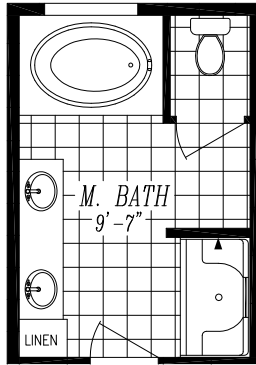

CORNERSTONE COLLECTION
"NORTHWEST" 3074

OPT. DLX. MST. BATH

46 x 40

CORNERSTONE COLLECTION

"NORTHWEST" #3074-A

30'-0" X 74'-0" APPROX. 2220 SQ.FT.