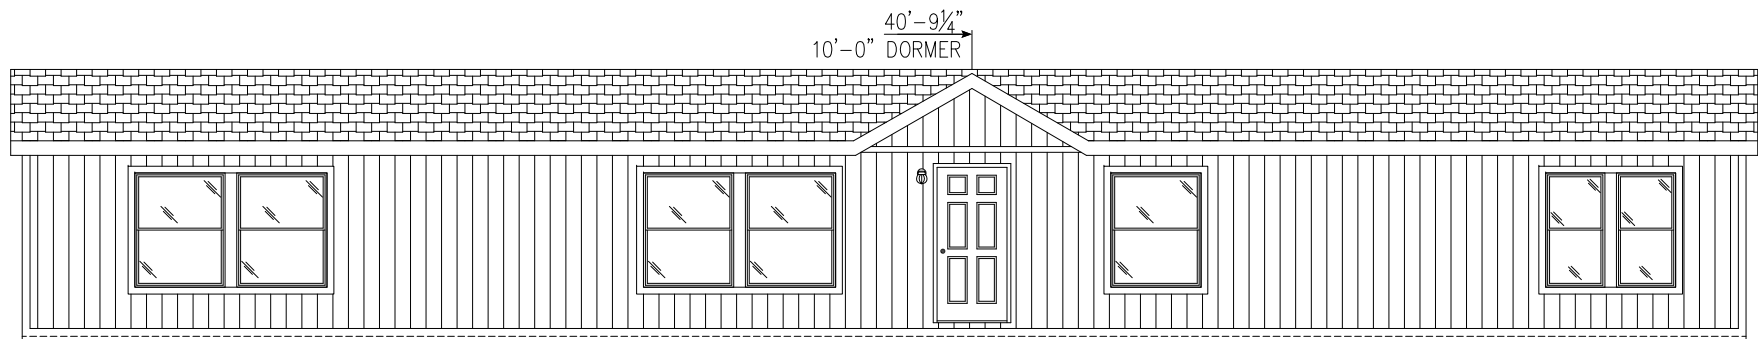

CORNERSTONE COLLECTION
"NORTHWEST" 3074

OPT. DLX. MST. BATH

46 x 40

CORNERSTONE COLLECTION

"NORTHWEST" #3074-A

30'-0" X 74'-0" APPROX. 2220 SQ.FT.