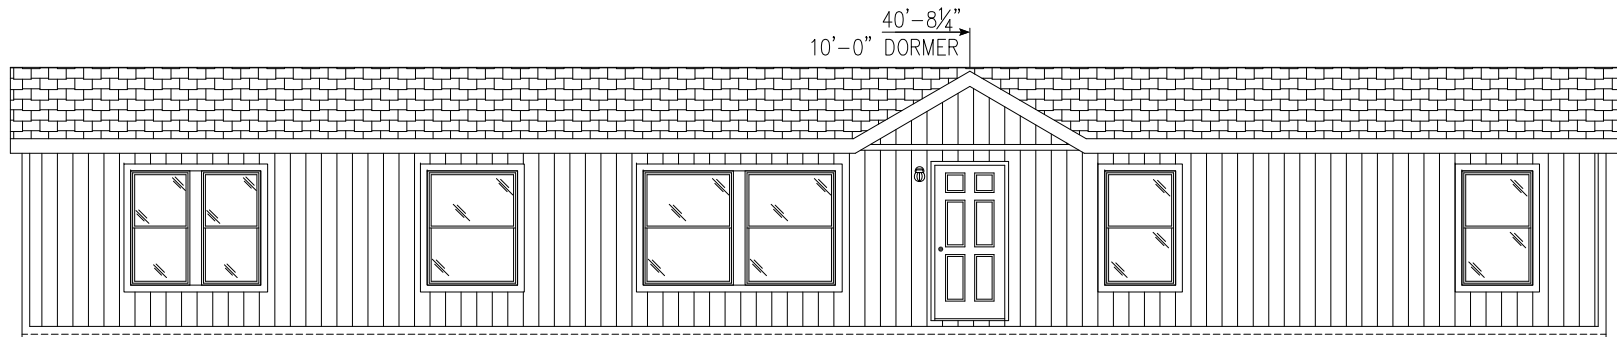

CORNERSTONE COLLECTION
"RIVERBED" 2868A

CORNERSTONE COLLECTION

"RIVERBED" #2868-A

26'-8" x 68'-0" APPROX. 1,814 SQ. FT.

OPT. DLX. MST. BATH

OPT. MST. BDRM. NO RETREAT

OPT. RECESSED ENTRY