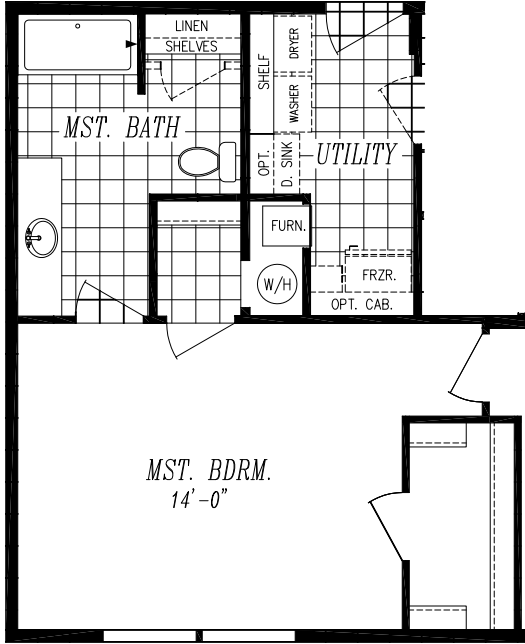

CORNERSTONE COLLECTION
"RIVERBED" 2868A

CORNERSTONE COLLECTION

"RIVERBED" #2868-A

26'-8" x 68'-0" APPROX. 1,814 SQ. FT.

OPT. DLX. MST. BATH

OPT. MST. BDRM. NO RETREAT

OPT. RECESSED ENTRY