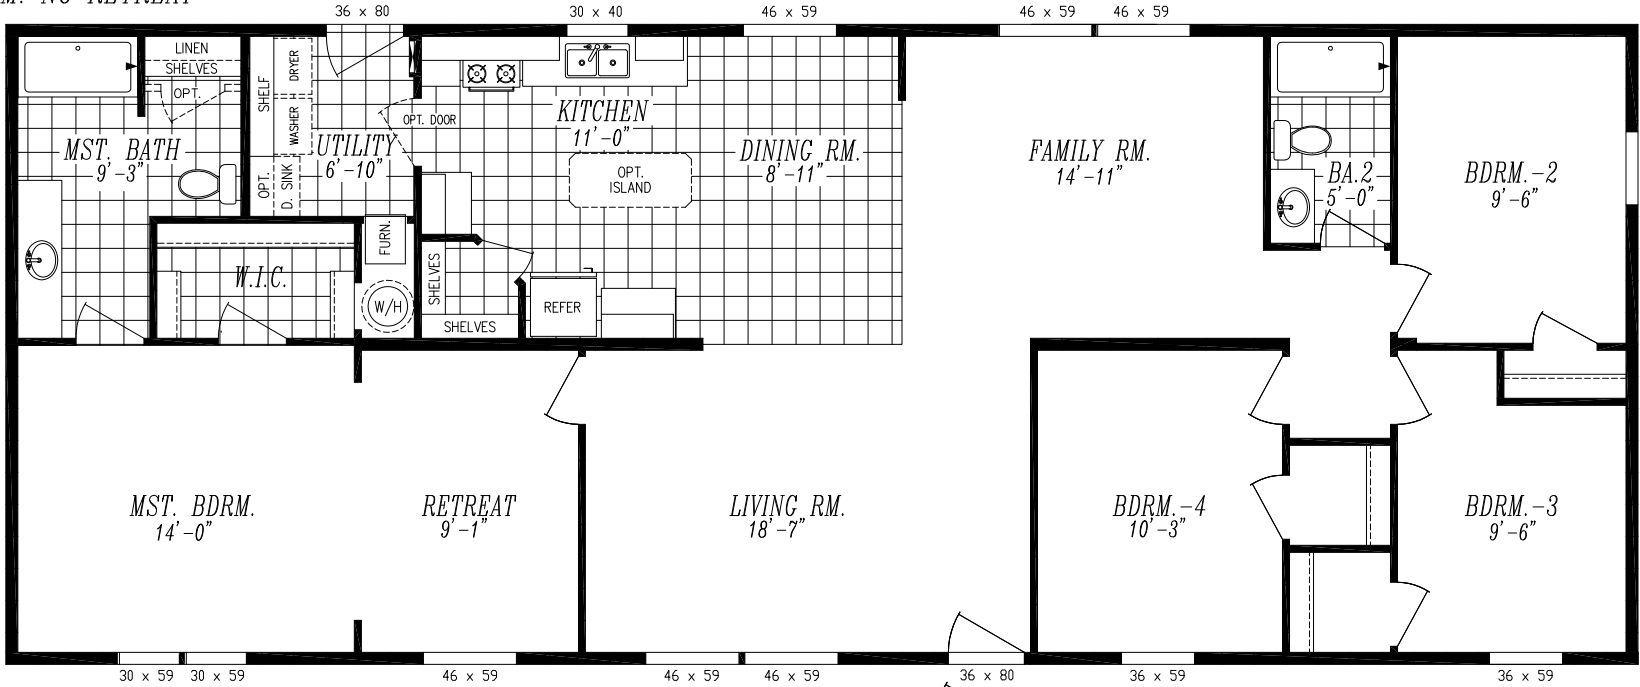

CORNERSTONE COLLECTION
"RIVERBED" 2868A

CORNERSTONE COLLECTION

"RIVERBED" #2868-A

26'-8" x 68'-0" APPROX. 1,814 SQ. FT.

OPT. DLX. MST. BATH

OPT. MST. BDRM. NO RETREAT

OPT. RECESSED ENTRY