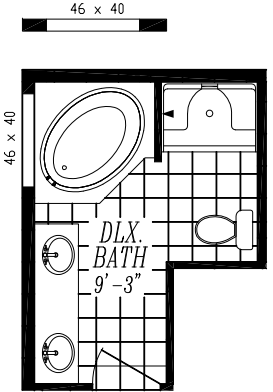

CORNERSTONE COLLECTION
"RIVERBED" 2868A

CORNERSTONE COLLECTION

"RIVERBED" #2868-A

26'-8" x 68'-0" APPROX. 1,814 SQ. FT.

OPT. DLX. MST. BATH

OPT. MST. BDRM. NO RETREAT

OPT. RECESSED ENTRY