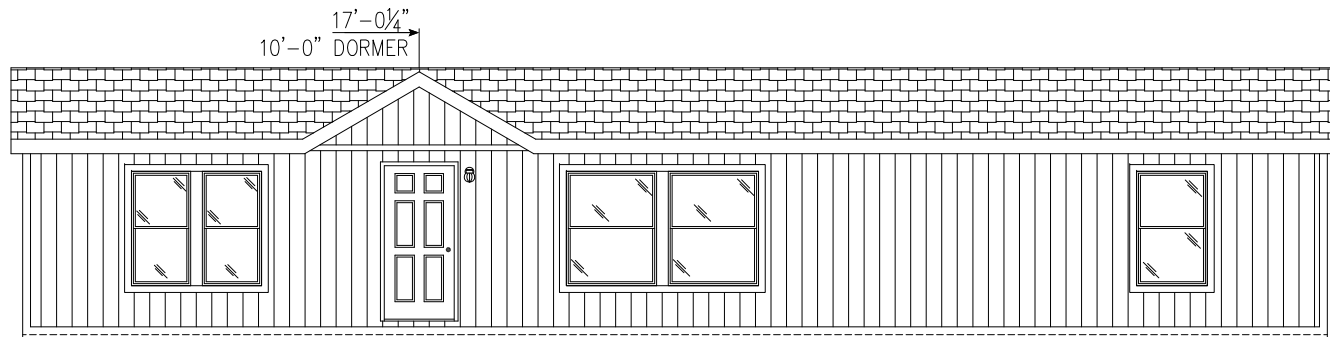

CORNERSTONE COLLECTION
"BUCKHORN" 2856C

CORNERSTONE COLLECTION

"BUCKHORN" #2856-C

26'-8" x 56'-0"

APPROX. 1,493 SQ. FT.

72 x 80 SLIDING
GLASS DOOR

OPT. DLX. MST. BATH