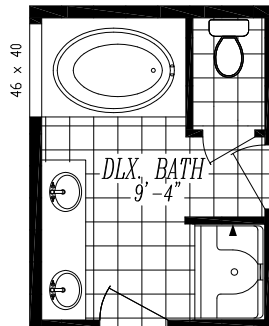

CORNERSTONE COLLECTION
"BUCKHORN" 2856C

CORNERSTONE COLLECTION

"BUCKHORN" #2856-C

26'-8" x 56'-0"

APPROX. 1,493 SQ. FT.

72 x 80 SLIDING
GLASS DOOR

OPT. DLX. MST. BATH