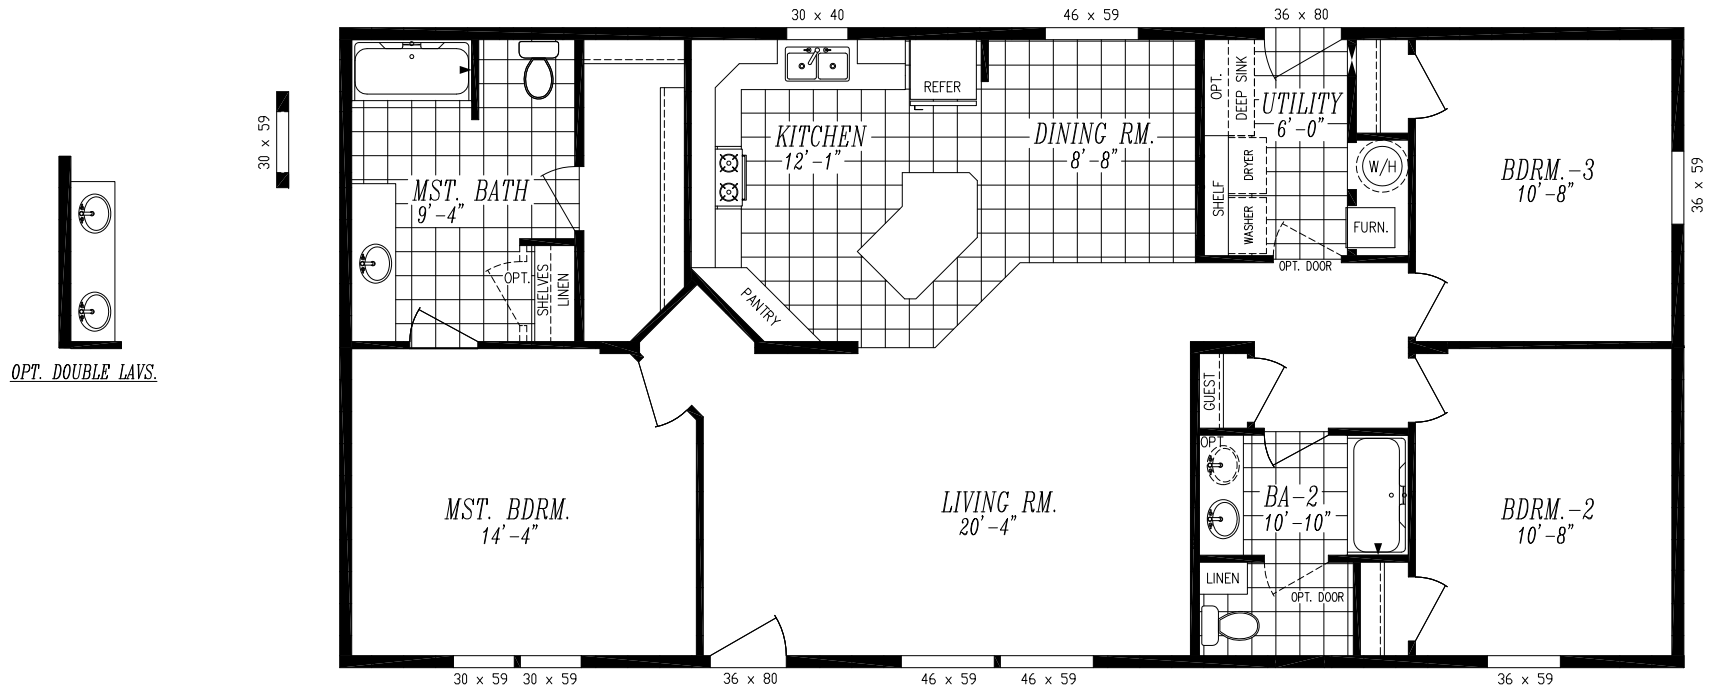

CORNERSTONE COLLECTION
"BUCKHORN" 2856C

CORNERSTONE COLLECTION

"BUCKHORN" #2856-C

26'-8" x 56'-0"

APPROX. 1,493 SQ. FT.

72 x 80 SLIDING
GLASS DOOR

OPT. DLX. MST. BATH