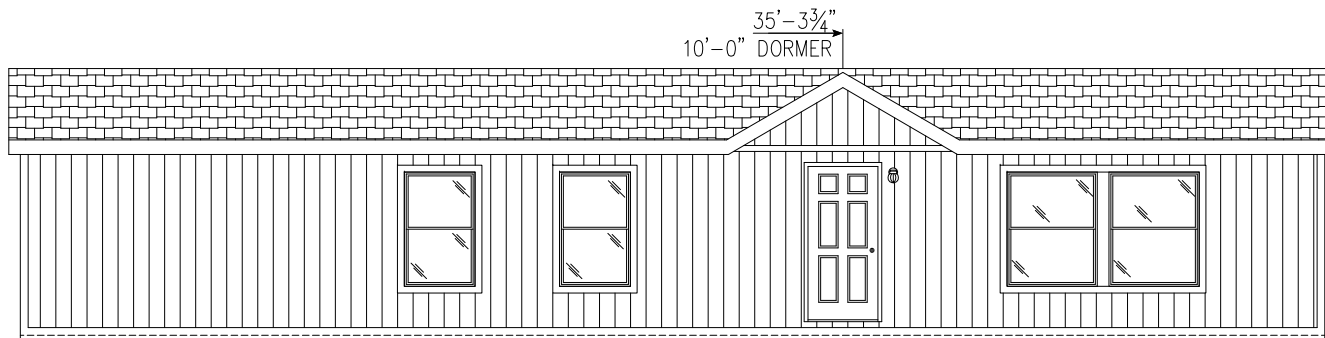

CORNERSTONE COLLECTION
"DURANGO" 2856B

OPT. DOUBLE LAVS.

24 x 40

72 x 80 SLIDING GLASS DOOR

46 x 59

46 x 59
46 x 59
46 x 59
46 x 59

OPT. RECESSED ENTRY

OPT. DLX. MST. BATH

OPT. DEN

CORNERSTONE COLLECTION

"DURANGO" #2856-B

26'-8" x 56'-0"

APPROX. 1,493 SQ. FT.