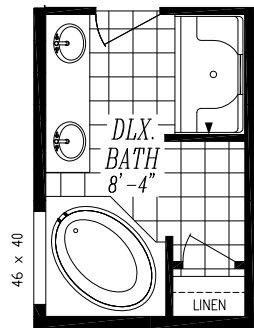

CORNERSTONE COLLECTION
"DURANGO" 2856B

OPT. DOUBLE LAVS.

24 x 40

72 x 80 SLIDING GLASS DOOR

46 x 59

46 x 59
46 x 59
46 x 59
46 x 59

OPT. RECESSED ENTRY

OPT. DLX. MST. BATH

OPT. DEN

CORNERSTONE COLLECTION

"DURANGO" #2856-B

26'-8" x 56'-0"

APPROX. 1,493 SQ. FT.