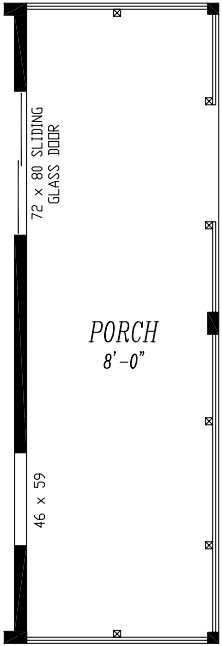

CORNERSTONE COLLECTION
"DURANGO" 2856B

OPT. DOUBLE LAVS.

24 x 40

72 x 80 SLIDING GLASS DOOR

46 x 59

46 x 59
46 x 59
46 x 59
46 x 59

OPT. RECESSED ENTRY

OPT. DLX. MST. BATH

OPT. DEN

CORNERSTONE COLLECTION

"DURANGO" #2856-B

26'-8" x 56'-0"

APPROX. 1,493 SQ. FT.