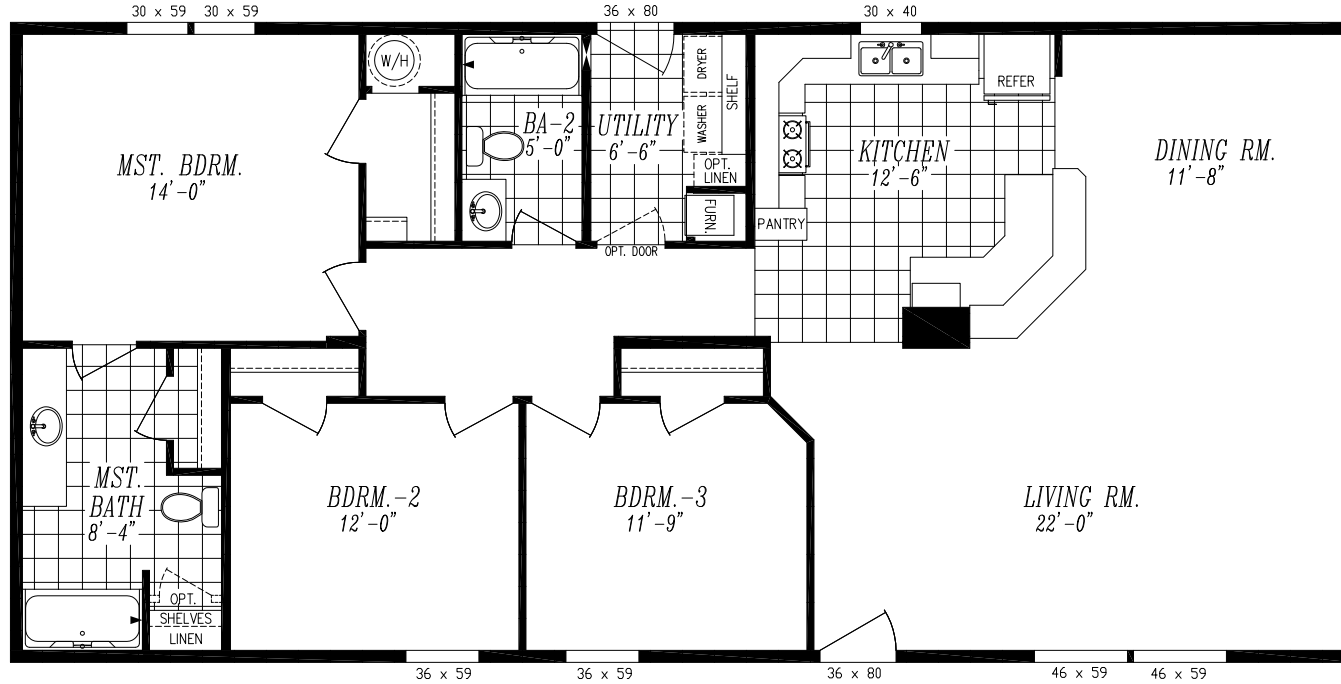

CORNERSTONE COLLECTION
"DURANGO" 2856B

OPT. DOUBLE LAVS.

24 x 40

72 x 80 SLIDING GLASS DOOR

46 x 59

46 x 59
46 x 59
46 x 59
46 x 59

OPT. RECESSED ENTRY

OPT. DLX. MST. BATH

OPT. DEN

CORNERSTONE COLLECTION

"DURANGO" #2856-B

26'-8" x 56'-0"

APPROX. 1,493 SQ. FT.