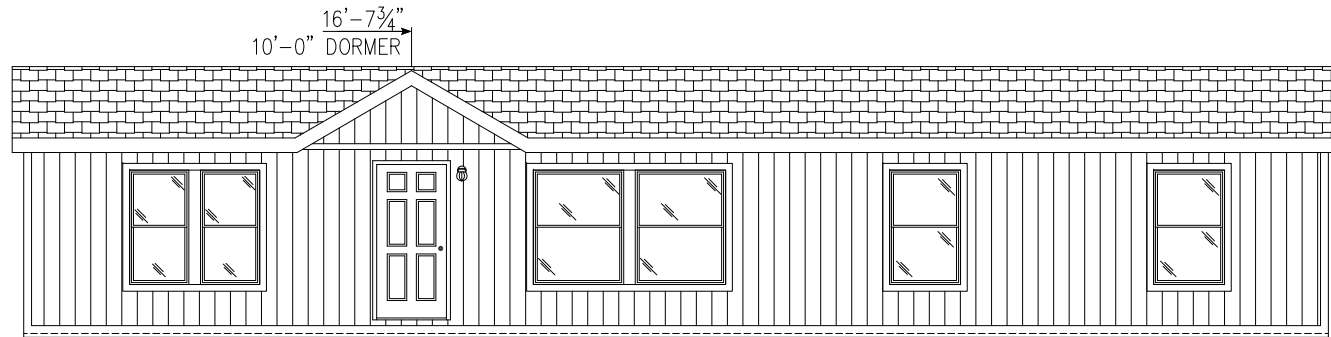

CORNERSTONE COLLECTION
"ALDERWOOD" 2856A

CORNERSTONE COLLECTION

"ALDERWOOD" #2856 A

26'-8" x 56'-0"

APPROX. 1,493 SQ. FT.

72 x 80 SLIDING
GLASS DOOR