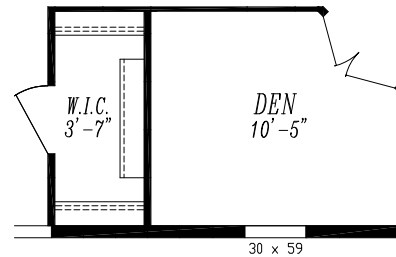

## "MOUNTAIN LEDGE" #2848-A

26'-8" x 48'-0" / 56'-0" W/PORCH APPROX. 1,280 SQ. FT.

OPT. DLX.  
MST. BATH

OPT. DBL.  
LAVS

OPT. RECESSED ENTRY

OPT. DEN