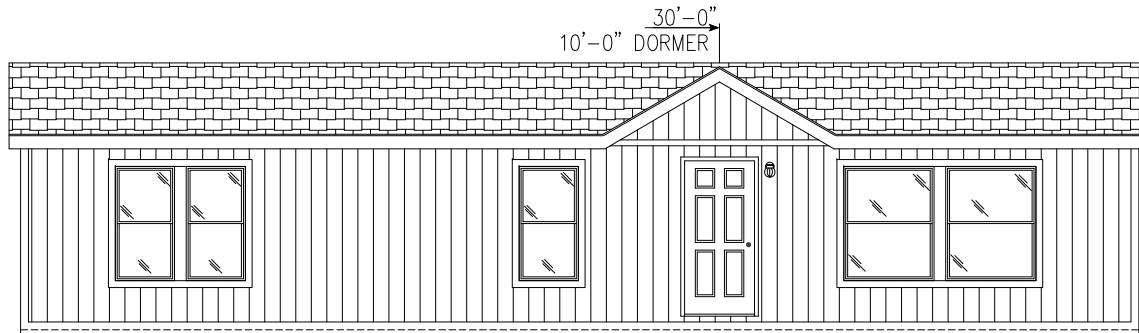

*CORNERSTONE COLLECTION*

*"MOUNTAIN LEDGE" 2848A*

## "MOUNTAIN LEDGE" #2848-A

26'-8" x 48'-0" / 56'-0" W/PORCH APPROX. 1,280 SQ. FT.

OPT. DLX.  
MST. BATH

OPT. DBL.  
LAVS

OPT. RECESSED ENTRY

OPT. DEN