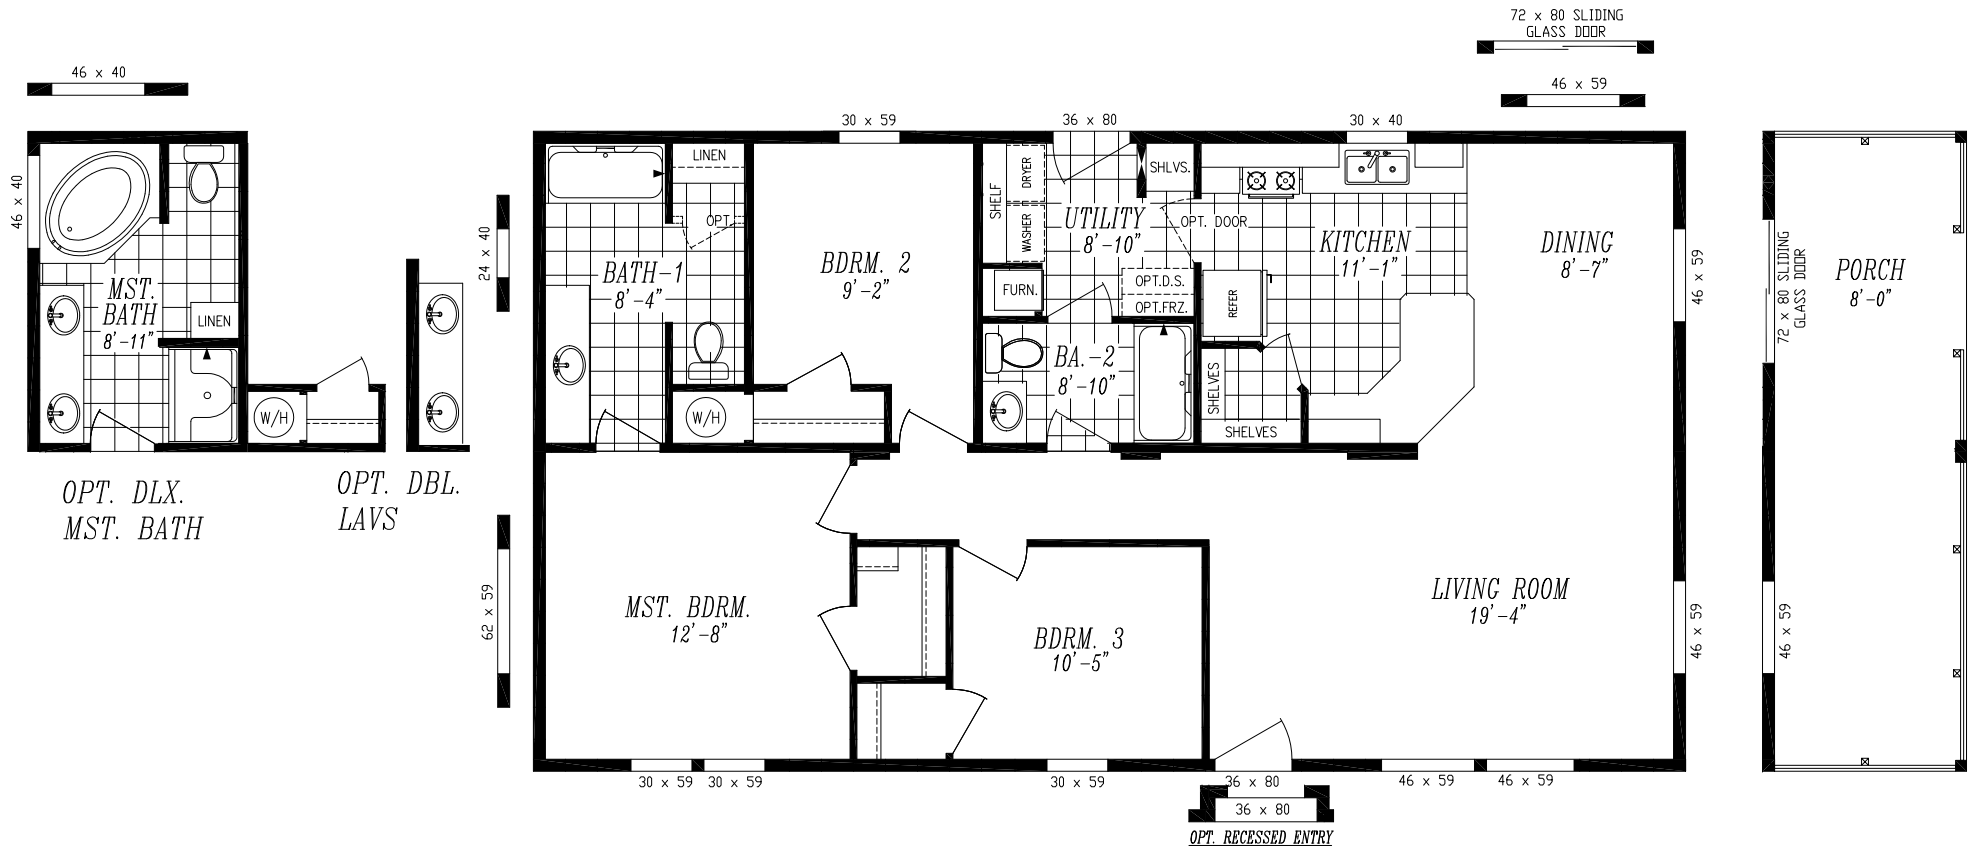

*CORNERSTONE COLLECTION*

*"MOUNTAIN LEDGE" 2848A*

## "MOUNTAIN LEDGE" #2848-A

26'-8" x 48'-0" / 56'-0" W/PORCH APPROX. 1,280 SQ. FT.

OPT. DLX.  
MST. BATH

OPT. DBL.  
LAVS

OPT. RECESSED ENTRY

OPT. DEN