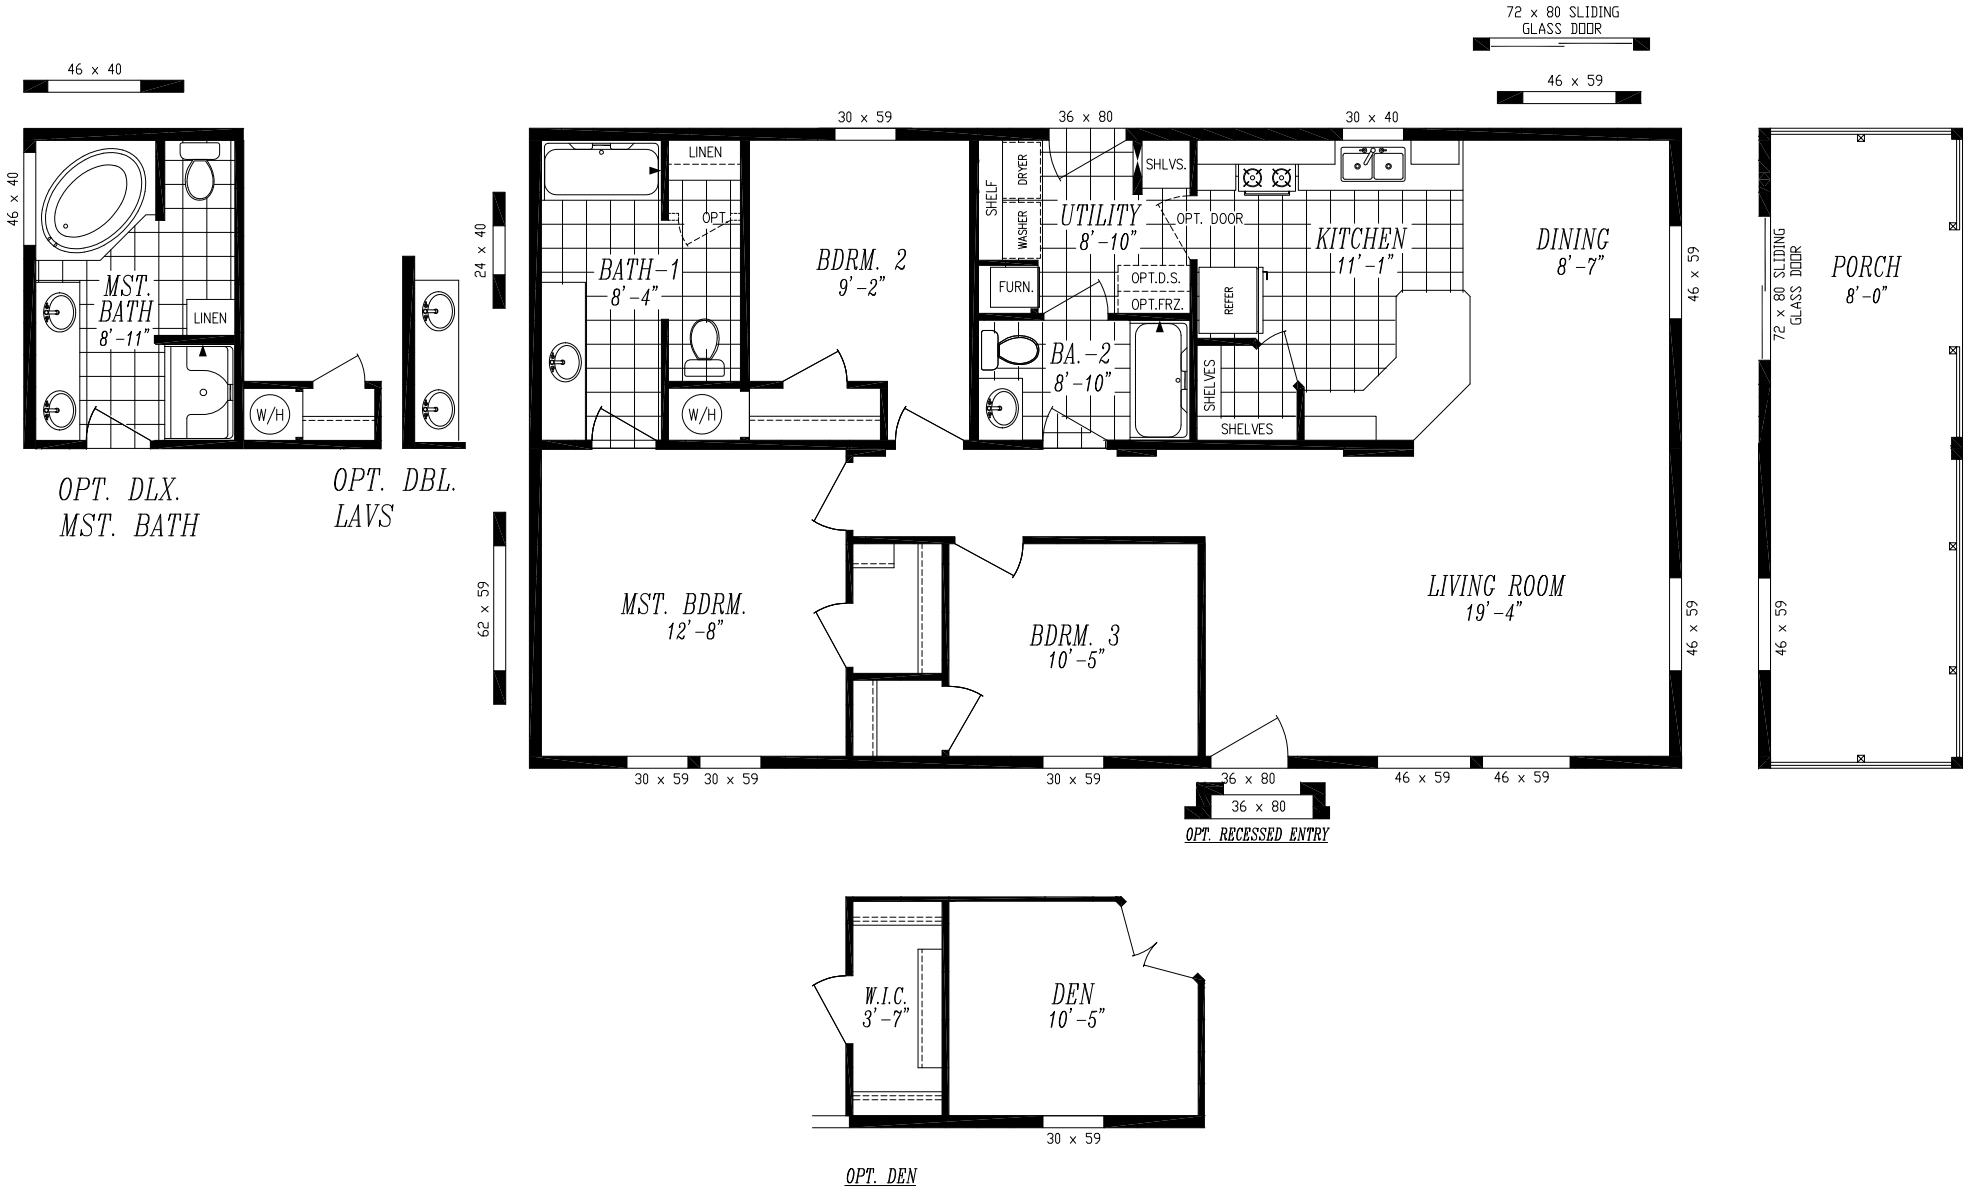

CORNERSTONE COLLECTION

"MOUNTAIN LEDGE" 2848A

CORNERSTONE COLLECTION

"MOUNTAIN LEDGE" #2848-A

26'-8" x 48'-0" / 56'-0" W/PORCH APPROX. 1,280 SQ. FT.

OPT. DEN