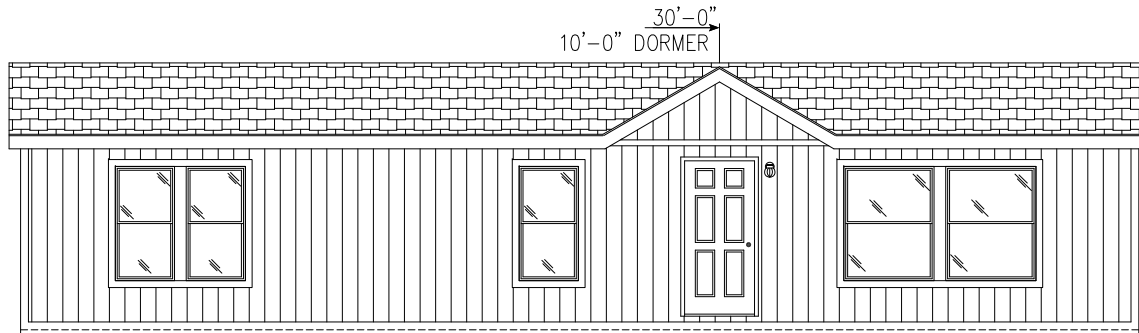

CORNERSTONE COLLECTION

"MOUNTAIN LEDGE" 2848A

CORNERSTONE COLLECTION

"MOUNTAIN LEDGE" #2848-A

26'-8" x 48'-0" / 56'-0" W/PORCH APPROX. 1,280 SQ. FT.

OPT. DEN