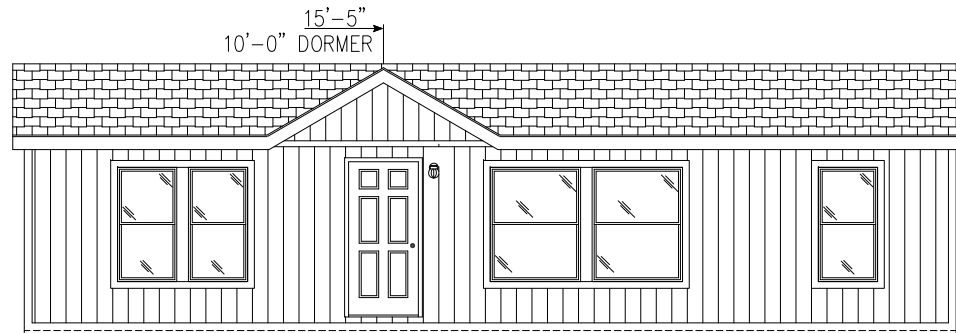

*CORNERSTONE COLLECTION*  
*"DESERT BLOOM" 2844A*

# CORNERSTONE COLLECTION

"DESERT BLOOM" #2844-A

26'-8" x 44'-0" APPROX. 1,173 SQ. FT.