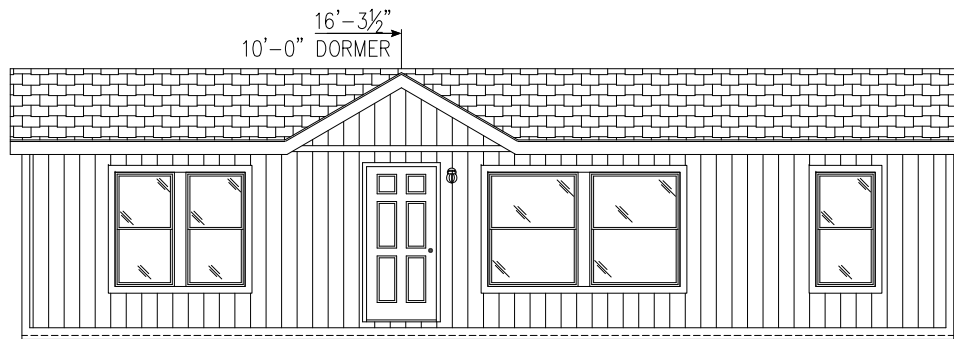

CORNERSTONE COLLECTION

"MILLSTREAM" 2840A

CORNERSTONE COLLECTION

"MILLSTREAM" #2840A

26'-8" x 40'-0"

APPROX. 1,067 SQ. FT.